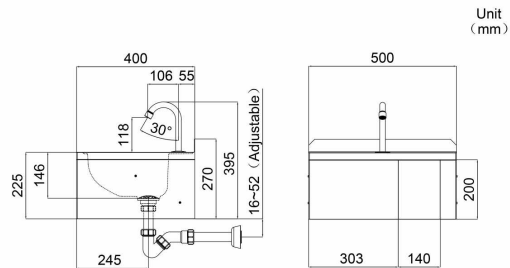

Knee Operated

SSKNBS

Wall Mount Wash Sink (for Knee Operated)

Attributes	Details
Material	SUS304
Water Flow Mode	Available in Delayed Flow or Instant Flow Mode Options
Thermostatic Mixing Valve	Optional for Hot and Cold Water Mixing
Delayed Flow Time	Factory Preset 6 or 16 Seconds, Adjustable from 6-16 Seconds

EXPERTISE IN STAINLESS STEEL

BESTWARE

ONE-STOP SOLUTION PROVIDER OF STAINLESS COMMERCIAL FAUCETS

WASH SINK

Sensor Series

FSS454732

Wall Mount Wash Sink (for Sensor Faucet)

Attributes	Details
Material	SUS304
Compatible Products	Sensor Faucet Series
Product Size	313×450×470 mm (H×W×D)