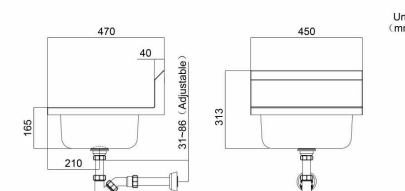

Knee Operated

SSKNBS

Wall Mount Wash Sink (for Knee Operated)

Attributes	Details
Material	SUS304
Water Flow Mode	Available in Delayed Flow or Instant Flow Mode Options
Thermostatic Mixing Valve	Optional for Hot and Cold Water Mixing
Delayed Flow Time	Factory Preset 6 or 16 Seconds, Adjustable from 6-16 Seconds

EXPERTISE IN STAINLESS STEEL

BESTWARE

ONE-STOP SOLUTION PROVIDER OF STAINLESS COMMERCIAL FAUCETS

WASH SINK

Sensor Series

FSS454732

Wall Mount Wash Sink (for Sensor Faucet)

Attributes	Details
Material	SUS304
Compatible Products	Sensor Faucet Series
Product Size	313×450×470 mm (H×W×D)