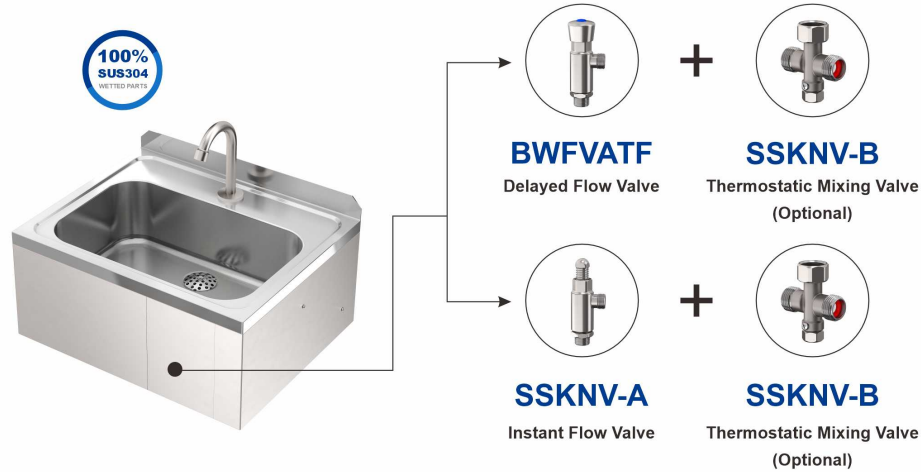

CONTENTS

WASH SINK

Knee Operated 01

Sensor Series 02

WASH SINK

EXPERTISE IN STAINLESS STEEL

BESTWARE

ONE-STOP SOLUTION PROVIDER OF STAINLESS COMMERCIAL FAUCETS

Knee Operated

SSKNBS

Wall Mount Wash Sink (for Knee Operated)

Attributes	Details
Material	SUS304
Water Flow Mode	Available in Delayed Flow or Instant Flow Mode Options
Thermostatic Mixing Valve	Optional for Hot and Cold Water Mixing
Delayed Flow Time	Factory Preset 6 or 16 Seconds, Adjustable from 6-16 Seconds