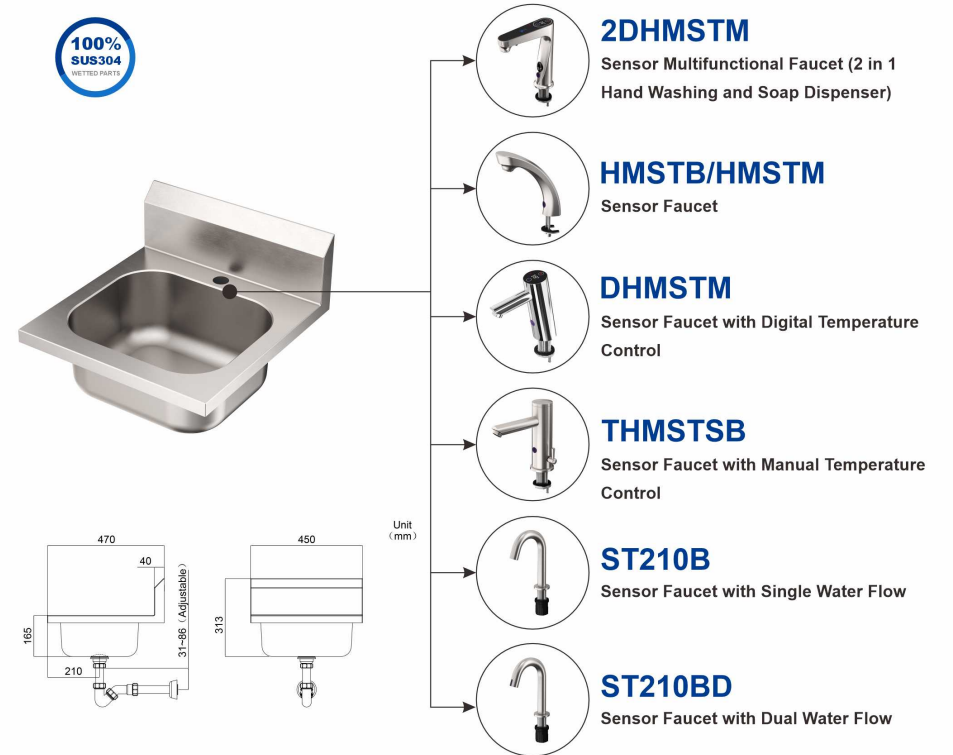

Knee Operated

SSKNBS

Wall Mount Wash Sink (for Knee Operated)

Attributes	Details
Material	SUS304
Water Flow Mode	Available in Delayed Flow or Instant Flow Mode Options
Thermostatic Mixing Valve	Optional for Hot and Cold Water Mixing
Delayed Flow Time	Factory Preset 6 or 16 Seconds, Adjustable from 6-16 Seconds

EXPERTISE IN STAINLESS STEEL

BESTWARE

ONE-STOP SOLUTION PROVIDER OF STAINLESS COMMERCIAL FAUCETS

WASH SINK

Sensor Series

FSS454732

Wall Mount Wash Sink (for Sensor Faucet)

Attributes	Details
Material	SUS304
Compatible Products	Sensor Faucet Series
Product Size	313×450×470 mm (H×W×D)