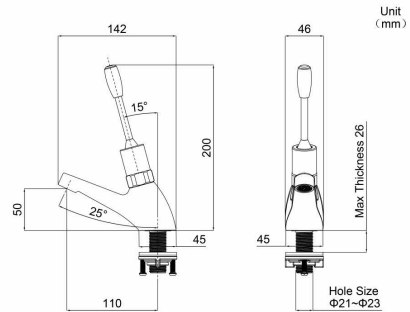

BWPT6PB/BWPT16PB

Deck Mount Metering Faucet with Push Button

Attributes	Details
Water Flow Time	Factory Preset 6 or 16 Seconds, Adjustable from 6-16 Seconds
Neoperl Aerator Water Flow	Unlimited Flow
Hole Size	$\Phi 21-23$ mm

BWPT6L/BWPT16L

Deck Mount Metering Faucet with Lever Handle

Attributes	Details
Water Flow Time	Factory Preset 6 or 16 Seconds, Adjustable from 6-16 Seconds
Neoperl Aerator Water Flow	Unlimited Flow
Hole Size	$\Phi 21-23$ mm

EXPERTISE IN STAINLESS STEEL

BESTWARE