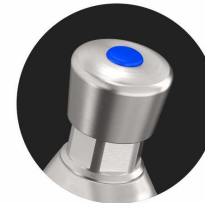

Take Bestware for a spin, and it'll be your go-to forever!

METERING FAUCET

EXPERTISE IN STAINLESS STEEL
BESTWARE
 ONE-STOP SOLUTION PROVIDER OF STAINLESS COMMERCIAL FAUCETS

Key Parts	Features
Material	SUS304 (Lead-free), Perfect for High-wear Public Use
Water Flow Time	Adjustable Water Flow (6-16 Seconds) with Smooth, Stable Flow
Kind	Easy to Press, Ideal for All Ages, Especially Seniors and Children
Valve Core Lifespan	Up to 200,000+ Cycles

100% SUS304

Industry-leading

Adjustable Timing Range (6–16s)

50% Easier to Turn On

Improves Water Efficiency

EXPERTISE IN STAINLESS STEEL
BESTWARE
 ONE-STOP SOLUTION PROVIDER OF STAINLESS COMMERCIAL FAUCETS

DECK MOUNT

Push Button

Water Flow Adjustable
(Range 6-16 Seconds)

Neoperl Aerator

DECK MOUNT

EXPERTISE IN STAINLESS STEEL

BESTWARE

ONE-STOP SOLUTION PROVIDER OF STAINLESS COMMERCIAL FAUCETS

BWPT6PB/BWPT16PB

Deck Mount Metering Faucet with Push Button

Attributes	Details
Water Flow Time	Factory Preset 6 or 16 Seconds, Adjustable from 6-16 Seconds
Neoperl Aerator Water Flow	Unlimited Flow
Hole Size	$\Phi 21-23$ mm