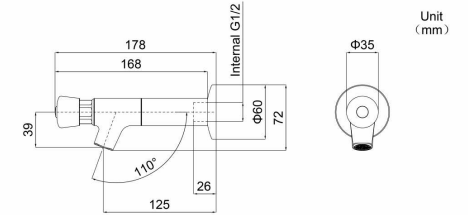

WALL MOUNT

BWBT6PB/BWBT16PB

Wall Mount Metering Faucet with Push Button

Attributes	Details
Water Flow Time	Factory Preset 6 or 16 Seconds, Adjustable from 6-16 Seconds
Neoperl Aerator Water Flow	Unlimited Flow
Hole Size	G1/2