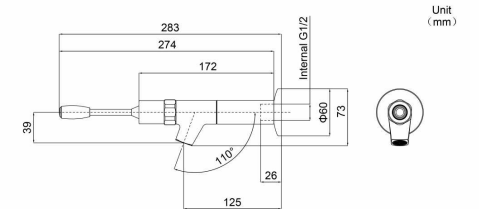

BWBT6L/BWBT16L

Wall Mount Metering Faucet with Lever Handle

Attributes	Details
Water Flow Time	Factory Preset 6 or 16 Seconds, Adjustable from 6-16 Seconds
Neoperl Aerator Water Flow	Unlimited Flow
Hole Size	G1/2