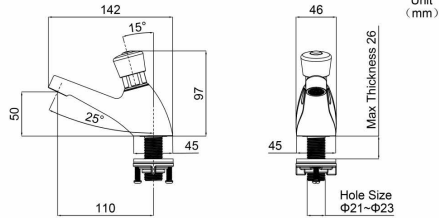

DECK MOUNT

EXPERTISE IN STAINLESS STEEL

BESTWARE