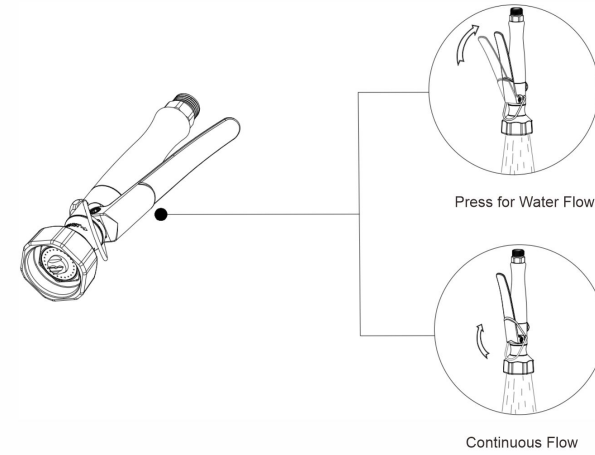

User Manual

BWSG-SSE

BWSG-SSJ

PREMIER SOLUTION PROVIDER OF ONE-STOP STAINLESS COMMERCIAL FAUCETS

1. Function Overview

This spray valve is compatible with three pre rinse faucet styles:
European, American, and Affordable Luxury

2. Operating Instructions

- 1 Spray Valve Rinsing: Press the handle for water flow. Lock the handle with the hold down ring for continuous flow.

- 2 Switch Flow Modes: Rotate the spray valve head to change the flow mode.

1. Function Overview

This spray valve is compatible with three pre rinse faucet styles:
European, American, and Affordable Luxury

2. Operating Instructions

- ① Spray Valve Rinsing: Press the handle for water flow. Lock the handle with the hold down ring for continuous flow.