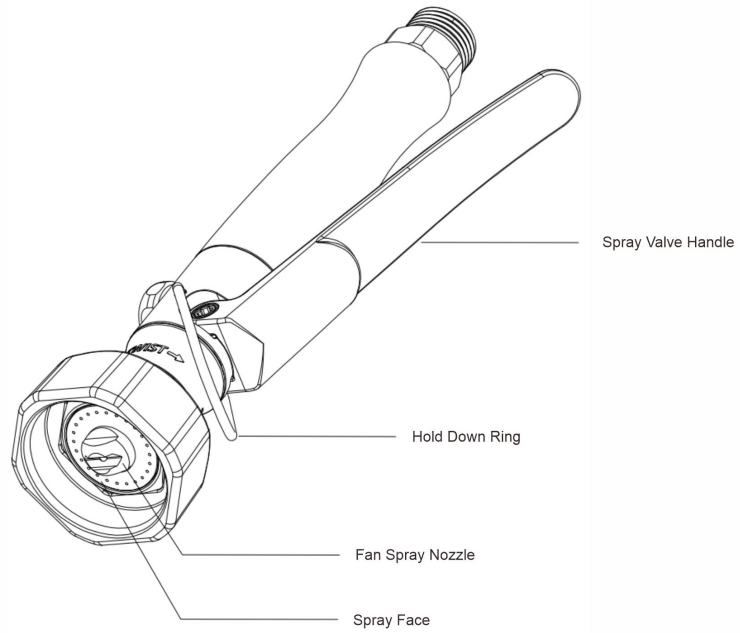

User Manual

BWSG-SSE

BWSG-SSJ

PREMIER SOLUTION PROVIDER OF ONE-STOP STAINLESS COMMERCIAL FAUCETS

1. Function Overview

This spray valve is compatible with three pre rinse faucet styles:
European, American, and Affordable Luxury

2. Operating Instructions

- 1 Spray Valve Rinsing: Press the handle for water flow. Lock the handle with the hold down ring for continuous flow.

- 2 Switch Flow Modes: Rotate the spray valve head to change the flow mode.

1. Function Overview

This spray valve is compatible with three pre rinse faucet styles:
European, American, and Affordable Luxury

2. Operating Instructions

- ① Spray Valve Rinsing: Press the handle for water flow. Lock the handle with the hold down ring for continuous flow.