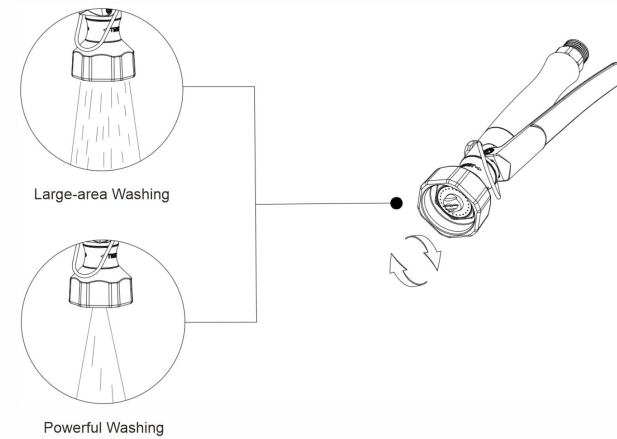

User Manual

BWSG-SSE

BWSG-SSJ

PREMIER SOLUTION PROVIDER OF ONE-STOP STAINLESS COMMERCIAL FAUCETS

1. Function Overview

This spray valve is compatible with three pre rinse faucet styles:
European, American, and Affordable Luxury

2. Operating Instructions

- 1 Spray Valve Rinsing: Press the handle for water flow. Lock the handle with the hold down ring for continuous flow.

- 2 Switch Flow Modes: Rotate the spray valve head to change the flow mode.

1. Function Overview

This spray valve is compatible with three pre rinse faucet styles:
European, American, and Affordable Luxury

2. Operating Instructions

- ① Spray Valve Rinsing: Press the handle for water flow. Lock the handle with the hold down ring for continuous flow.