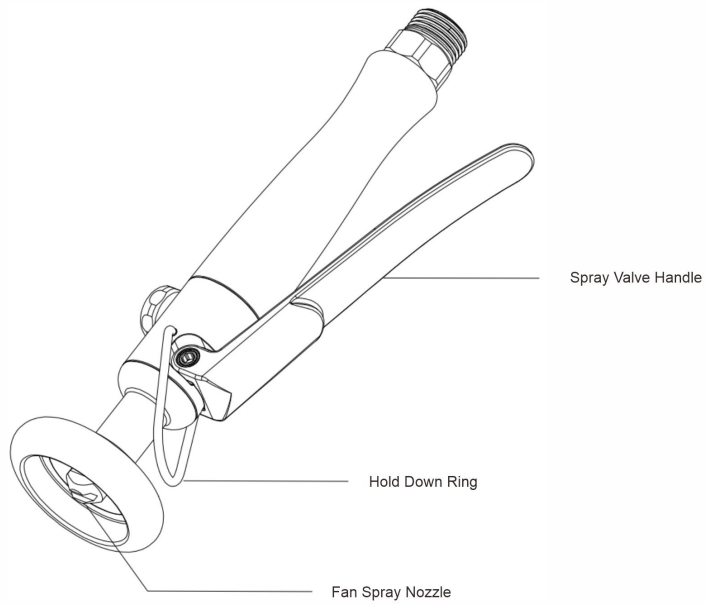

User Manual

BWSG-SSE

BWSG-SSJ

PREMIER SOLUTION PROVIDER OF ONE-STOP STAINLESS COMMERCIAL FAUCETS

1. Function Overview

This spray valve is compatible with three pre rinse faucet styles:
European, American, and Affordable Luxury

2. Operating Instructions

- 1 Spray Valve Rinsing: Press the handle for water flow. Lock the handle with the hold down ring for continuous flow.

- 2 Switch Flow Modes: Rotate the spray valve head to change the flow mode.

1. Function Overview

This spray valve is compatible with three pre rinse faucet styles:
European, American, and Affordable Luxury

2. Operating Instructions

- ① Spray Valve Rinsing: Press the handle for water flow. Lock the handle with the hold down ring for continuous flow.