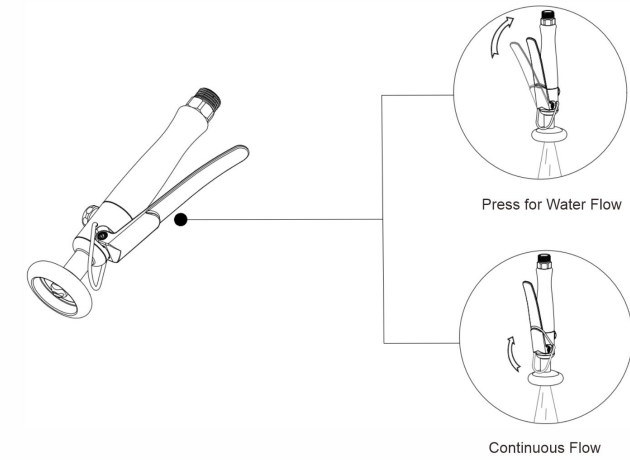

User Manual

BWSG-SSE

BWSG-SSJ

PREMIER SOLUTION PROVIDER OF ONE-STOP STAINLESS COMMERCIAL FAUCETS

1. Function Overview

This spray valve is compatible with three pre rinse faucet styles:
European, American, and Affordable Luxury

2. Operating Instructions

- 1 Spray Valve Rinsing: Press the handle for water flow. Lock the handle with the hold down ring for continuous flow.

- 2 Switch Flow Modes: Rotate the spray valve head to change the flow mode.

1. Function Overview

This spray valve is compatible with three pre rinse faucet styles:
European, American, and Affordable Luxury

2. Operating Instructions

- ① Spray Valve Rinsing: Press the handle for water flow. Lock the handle with the hold down ring for continuous flow.

- ② Spray Valve Water Flow