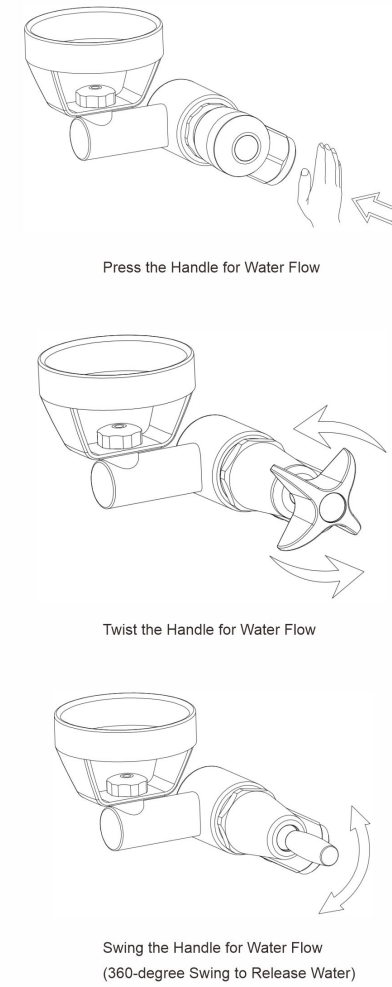

## Manual Drinking Bubbler User and Installation Manual

BUBS-PB

BUBS-CH

BUBS-LH

PREMIER SOLUTION PROVIDER OF ONE-STOP STAINLESS COMMERCIAL FAUCETS

### 2.Operating Instructions

**3. Adjust the Water Flow Rate: Use a flathead screwdriver to loosen the valve cap, then turn the adjustment rod while the faucet is running.**

**4. Operating Instructions**

- 1 Wrap the PTFE tape around the wall-mounted threaded pipe, then connect the faucet to the pipe and use the wrench to tighten the connection.