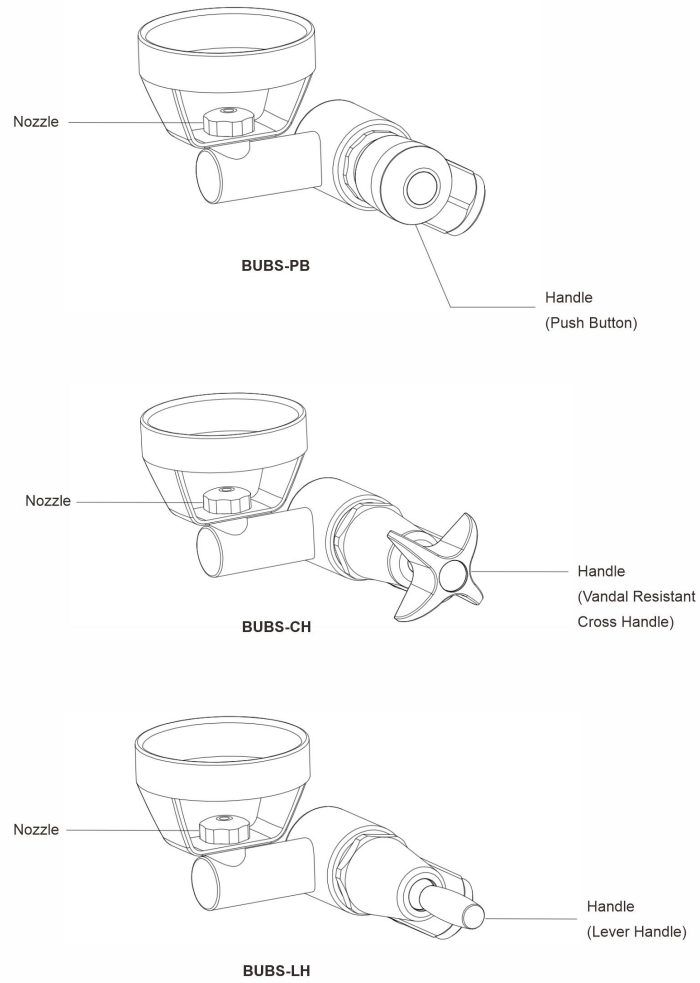

## Manual Drinking Bubbler User and Installation Manual

BUBS-PB

BUBS-CH

BUBS-LH

PREMIER SOLUTION PROVIDER OF ONE-STOP STAINLESS COMMERCIAL FAUCETS

### 1.Function Overview

### 2.Operating Instructions

**3. Adjust the Water Flow Rate: Use a flathead screwdriver to loosen the valve cap, then turn the adjustment rod while the faucet is running.**

**4. Operating Instructions**

- 1 Wrap the PTFE tape around the wall-mounted threaded pipe, then connect the faucet to the pipe and use the wrench to tighten the connection.