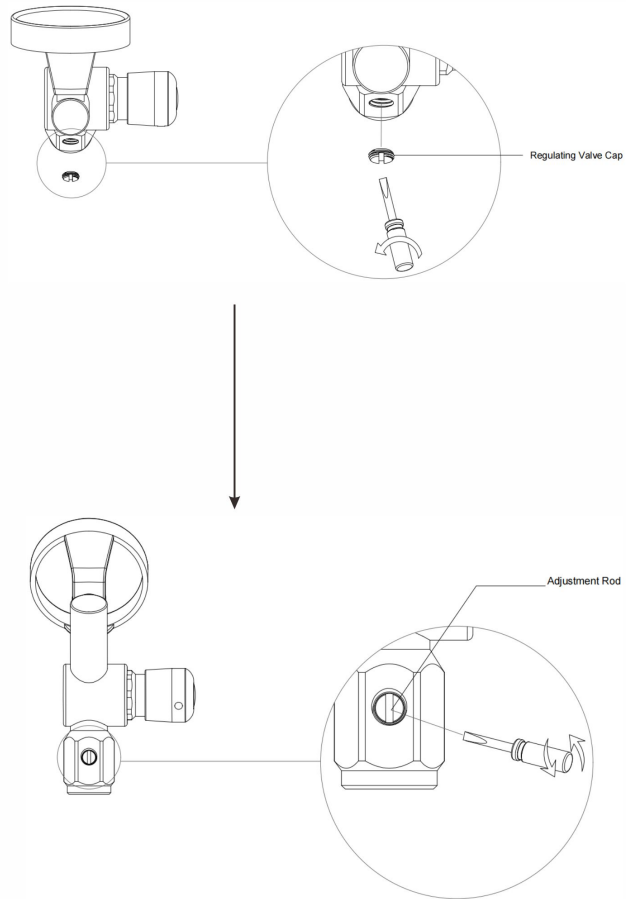

## Manual Drinking Bubbler User and Installation Manual

BUBS-PB

BUBS-CH

BUBS-LH

PREMIER SOLUTION PROVIDER OF ONE-STOP STAINLESS COMMERCIAL FAUCETS

### 2.Operating Instructions

**3. Adjust the Water Flow Rate: Use a flathead screwdriver to loosen the valve cap, then turn the adjustment rod while the faucet is running.**

**4. Operating Instructions**

- 1 Wrap the PTFE tape around the wall-mounted threaded pipe, then connect the faucet to the pipe and use the wrench to tighten the connection.