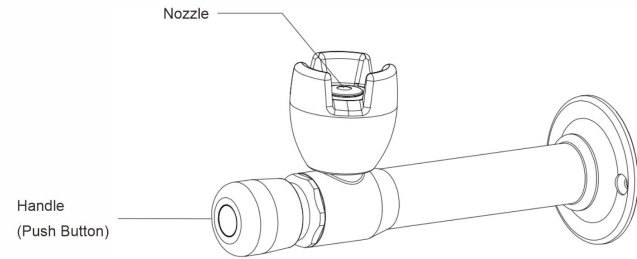

## Manual Drinking Bubbler User and Installation Manual

BUBL-PB

BUBL-CH

BUBL-LH

PREMIER SOLUTION PROVIDER OF ONE-STOP STAINLESS COMMERCIAL FAUCETS

### 1.Function Overview

**BUBL-PB**

**BUBL-CH**

**BUBL-LH**

### 2.Operating Instructions

Press the Handle for Water Flow

Twist the Handle for Water Flow

Swing the Handle for Water Flow  
(360-degree Swing to Release Water)

**3. Adjust the Water Flow Rate: Use a flathead screwdriver to loosen the valve cap, then turn the adjustment rod while the faucet is running.**