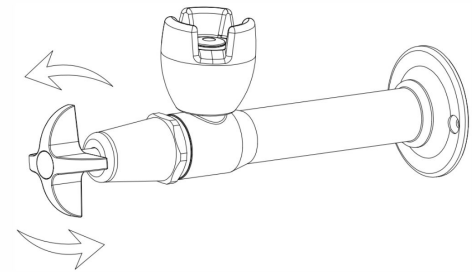

### 1.Function Overview

**BUBL-PB**

**BUBL-CH**

**BUBL-LH**

### 2.Operating Instructions

Press the Handle for Water Flow

Twist the Handle for Water Flow

Swing the Handle for Water Flow  
(360-degree Swing to Release Water)

**3. Adjust the Water Flow Rate: Use a flathead screwdriver to loosen the valve cap, then turn the adjustment rod while the faucet is running.**