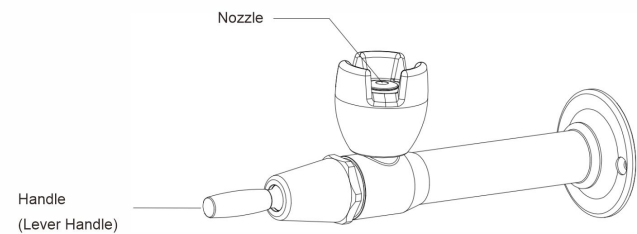

## Manual Drinking Bubbler User and Installation Manual

BUBL-PB

BUBL-CH

BUBL-LH

PREMIER SOLUTION PROVIDER OF ONE-STOP STAINLESS COMMERCIAL FAUCETS

### 1.Function Overview

**BUBL-PB**

**BUBL-CH**

**BUBL-LH**

### 2.Operating Instructions

Press the Handle for Water Flow

Twist the Handle for Water Flow

Swing the Handle for Water Flow  
(360-degree Swing to Release Water)

**3. Adjust the Water Flow Rate: Use a flathead screwdriver to loosen the valve cap, then turn the adjustment rod while the faucet is running.**