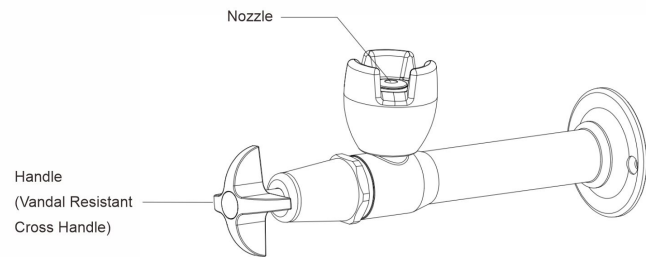

## Manual Drinking Bubbler User and Installation Manual

BUBL-PB

BUBL-CH

BUBL-LH

PREMIER SOLUTION PROVIDER OF ONE-STOP STAINLESS COMMERCIAL FAUCETS

### 1.Function Overview

**BUBL-PB**

**BUBL-CH**

**BUBL-LH**

### 2.Operating Instructions

Press the Handle for Water Flow

Twist the Handle for Water Flow

Swing the Handle for Water Flow  
(360-degree Swing to Release Water)

**3. Adjust the Water Flow Rate: Use a flathead screwdriver to loosen the valve cap, then turn the adjustment rod while the faucet is running.**