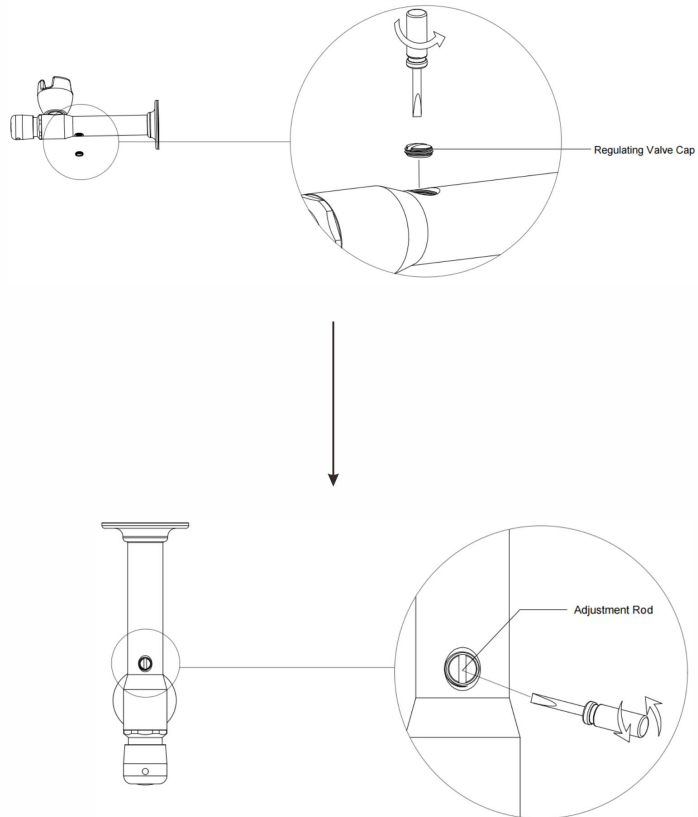

### 1.Function Overview

**BUBL-PB**

**BUBL-CH**

**BUBL-LH**

### 2.Operating Instructions

Press the Handle for Water Flow

Twist the Handle for Water Flow

Swing the Handle for Water Flow  
(360-degree Swing to Release Water)

**3. Adjust the Water Flow Rate: Use a flathead screwdriver to loosen the valve cap, then turn the adjustment rod while the faucet is running.**

#### 4. Operating Instructions (Wall Mount)

- ① After making the mounting hole in the wall, insert the screw plug into the hole. Wrap the PTFE tape around the wall-mounted threaded pipe, then connect the faucet to the pipe. Use the wrench to tighten the connection, and then use the screwdriver to tighten the screws.