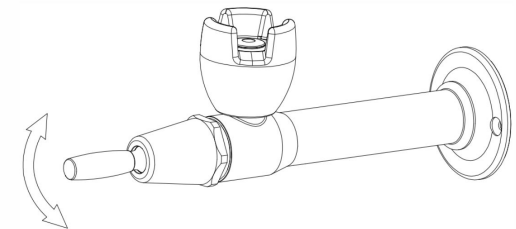

### 1.Function Overview

**BUBL-PB**

**BUBL-CH**

**BUBL-LH**

### 2.Operating Instructions

Press the Handle for Water Flow

Twist the Handle for Water Flow

Swing the Handle for Water Flow  
(360-degree Swing to Release Water)

**3. Adjust the Water Flow Rate: Use a flathead screwdriver to loosen the valve cap, then turn the adjustment rod while the faucet is running.**