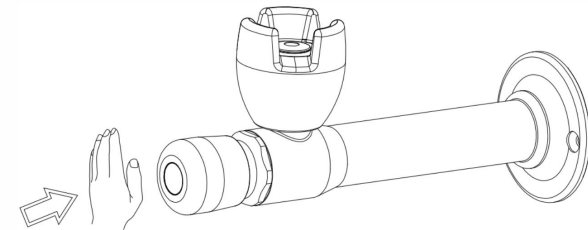

### 1.Function Overview

**BUBL-PB**

**BUBL-CH**

**BUBL-LH**

### 2.Operating Instructions

Press the Handle for Water Flow

Twist the Handle for Water Flow

Swing the Handle for Water Flow  
(360-degree Swing to Release Water)

**3. Adjust the Water Flow Rate: Use a flathead screwdriver to loosen the valve cap, then turn the adjustment rod while the faucet is running.**