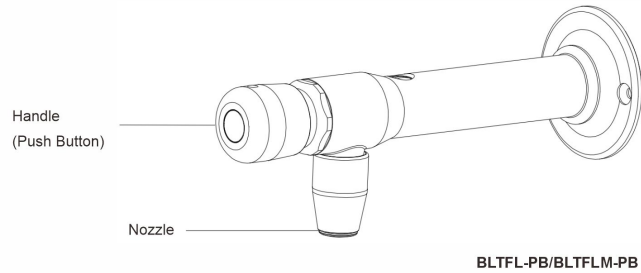

BLTFL-PB

BLTFL-CH

BLTFLM-PB

BLTFL-LH

PREMIER SOLUTION PROVIDER OF ONE-STOP STAINLESS COMMERCIAL FAUCETS

1.Function Overview

2.Operating Instructions

3. Adjust the Water Flow Rate: Use a flathead screwdriver to loosen the valve cap, then turn the adjustment rod while the faucet is running.

4. Operating Instructions (Wall Mount)

- After making the mounting hole in the wall, insert the screw plug into the hole. Wrap the PTFE tape around the wall-mounted threaded pipe, then connect the faucet to the pipe. Use the wrench to tighten the connection, and then use the screwdriver to tighten the screws.