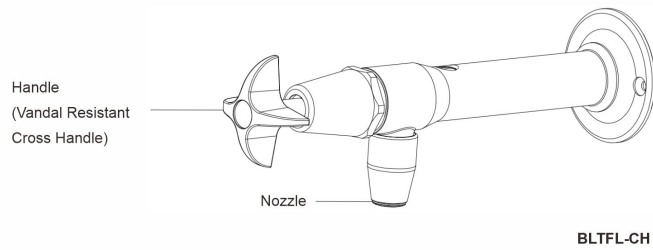

BLTFL-PB

BLTFL-CH

BLTFLM-PB

BLTFL-LH

PREMIER SOLUTION PROVIDER OF ONE-STOP STAINLESS COMMERCIAL FAUCETS

1.Function Overview

2.Operating Instructions

3. Adjust the Water Flow Rate: Use a flathead screwdriver to loosen the valve cap, then turn the adjustment rod while the faucet is running.

4. Operating Instructions (Wall Mount)

- After making the mounting hole in the wall, insert the screw plug into the hole. Wrap the PTFE tape around the wall-mounted threaded pipe, then connect the faucet to the pipe. Use the wrench to tighten the connection, and then use the screwdriver to tighten the screws.