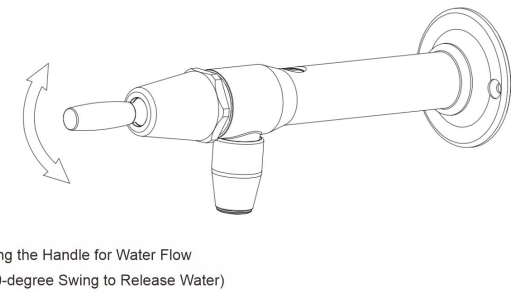

BLTFL-PB

BLTFL-CH

BLTFLM-PB

BLTFL-LH

PREMIER SOLUTION PROVIDER OF ONE-STOP STAINLESS COMMERCIAL FAUCETS

1.Function Overview

2.Operating Instructions

3. Adjust the Water Flow Rate: Use a flathead screwdriver to loosen the valve cap, then turn the adjustment rod while the faucet is running.

4. Operating Instructions (Wall Mount)

- After making the mounting hole in the wall, insert the screw plug into the hole. Wrap the PTFE tape around the wall-mounted threaded pipe, then connect the faucet to the pipe. Use the wrench to tighten the connection, and then use the screwdriver to tighten the screws.