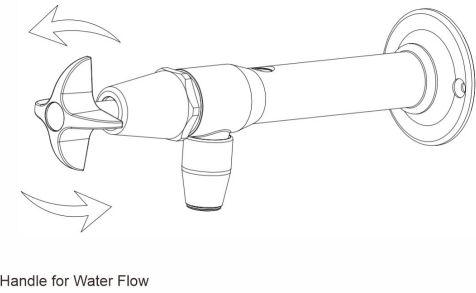

BLTFL-PB

BLTFL-CH

BLTFLM-PB

BLTFL-LH

PREMIER SOLUTION PROVIDER OF ONE-STOP STAINLESS COMMERCIAL FAUCETS

1.Function Overview

2.Operating Instructions

3. Adjust the Water Flow Rate: Use a flathead screwdriver to loosen the valve cap, then turn the adjustment rod while the faucet is running.

4. Operating Instructions (Wall Mount)

- After making the mounting hole in the wall, insert the screw plug into the hole. Wrap the PTFE tape around the wall-mounted threaded pipe, then connect the faucet to the pipe. Use the wrench to tighten the connection, and then use the screwdriver to tighten the screws.