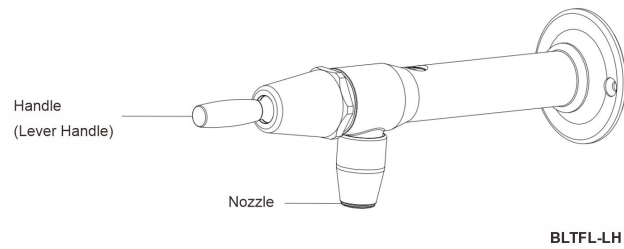

BLTFL-PB

BLTFL-CH

BLTFLM-PB

BLTFL-LH

PREMIER SOLUTION PROVIDER OF ONE-STOP STAINLESS COMMERCIAL FAUCETS

1.Function Overview

2.Operating Instructions

3. Adjust the Water Flow Rate: Use a flathead screwdriver to loosen the valve cap, then turn the adjustment rod while the faucet is running.

4. Operating Instructions (Wall Mount)

- After making the mounting hole in the wall, insert the screw plug into the hole. Wrap the PTFE tape around the wall-mounted threaded pipe, then connect the faucet to the pipe. Use the wrench to tighten the connection, and then use the screwdriver to tighten the screws.