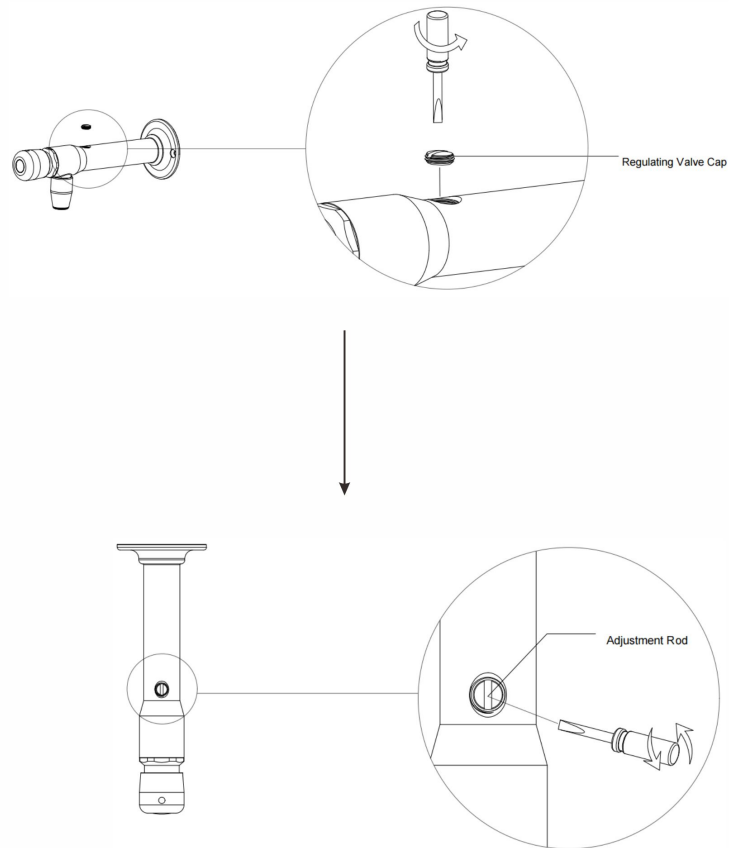

BLTFL-PB

BLTFL-CH

BLTFLM-PB

BLTFL-LH

PREMIER SOLUTION PROVIDER OF ONE-STOP STAINLESS COMMERCIAL FAUCETS

1.Function Overview

2.Operating Instructions

3. Adjust the Water Flow Rate: Use a flathead screwdriver to loosen the valve cap, then turn the adjustment rod while the faucet is running.

4. Operating Instructions (Wall Mount)

- After making the mounting hole in the wall, insert the screw plug into the hole. Wrap the PTFE tape around the wall-mounted threaded pipe, then connect the faucet to the pipe. Use the wrench to tighten the connection, and then use the screwdriver to tighten the screws.