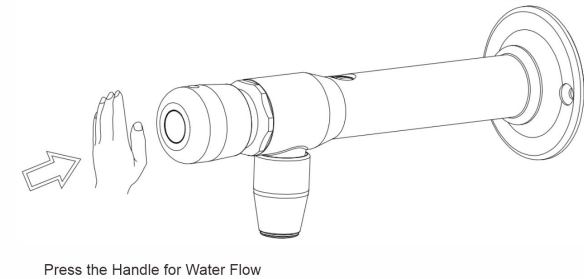

BLTFL-PB

BLTFL-CH

BLTFLM-PB

BLTFL-LH

PREMIER SOLUTION PROVIDER OF ONE-STOP STAINLESS COMMERCIAL FAUCETS

1.Function Overview

2.Operating Instructions

3. Adjust the Water Flow Rate: Use a flathead screwdriver to loosen the valve cap, then turn the adjustment rod while the faucet is running.

4. Operating Instructions (Wall Mount)

- After making the mounting hole in the wall, insert the screw plug into the hole. Wrap the PTFE tape around the wall-mounted threaded pipe, then connect the faucet to the pipe. Use the wrench to tighten the connection, and then use the screwdriver to tighten the screws.