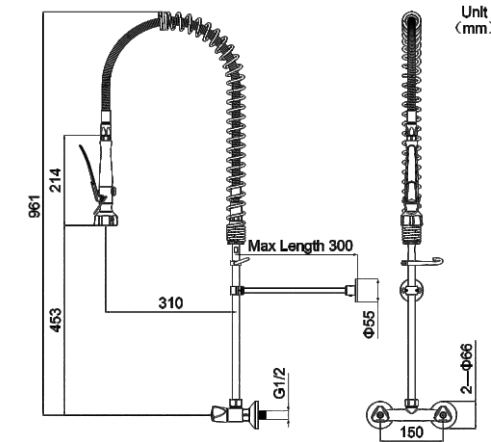

European Standard Style Wall Mount

Model No.: EW100

- **75%** Less Strain
- **3X** Rinsing Efficiency
- **50%** Faster Installation
- **5X** Longer Lifespan

Hose

- Heat-resistant up to 95 °C
- Dual 360° swivel head and universal joint
- Tensile strength up to 155 kgs

Stainless Steel Slow-opening Valve Core

- Tested for over 200,000 switch cycles (under high-temperature and high-pressure)
- 50% lighter operation (compared to similar products)

Website

YouTube

WhatsApp

Wechat

Attributes	Details
Model No.	EW100
Style	European Standard Style
Body Mount	Dual Holes Wall Mount
Hole Size	G1/2, Hole-to-hole Dimension 5.91"(150mm)
Height	961 mm
Body Material	304 Stainless Steel
Valve Core	304 Stainless Steel Slow-opening
Spray Valve	Available in Stainless Steel Dual-function or Single-function Options
Hose	Stainless Steel 360° Rotating and Universal Ball Joint (925 mm)
Overhead Spring	304 Stainless Steel
Temperature Control	Dual-handles Dual-control Hot and Cold Adjustment
Add-on Swing Nozzle	/
Neoperl Aerator Water Flow	Available in 2.11 GPM(8 LPM) or 3.96 GPM(15 LPM) Options
Wall Bracket	Adjustable Range 300 mm
Temperature Max	95°C(203°F)
Pressure Max	2.5 Mpa (25 Bar)
Life Span	200,000+ Cycles