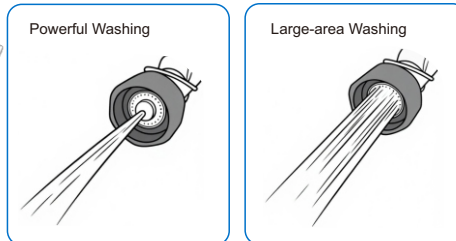

European Standard Style Wall Mount

Model No.: EW100

- **75%** Less Strain
- **3X** Rinsing Efficiency
- **50%** Faster Installation
- **5X** Longer Lifespan

Hose

- Heat-resistant up to 95 °C
- Dual 360° swivel head and universal joint
- Tensile strength up to 155 kgs

Stainless Steel Spray Valve

Patented Dual-function Model

- Rotary switch (powerful and large-area washing)
- Reduces at least 75% muscle strain

Single-function Model

- Single powerful washing
- Reduces at least 75% muscle strain

Stainless Steel Slow-opening Valve Core

- Tested for over 200,000 switch cycles (under high-temperature and high-pressure)
- 50% lighter operation (compared to similar products)

Website

YouTube

WhatsApp

Wechat

Attributes	Details
Model No.	EW100
Style	European Standard Style
Body Mount	Dual Holes Wall Mount
Hole Size	G1/2, Hole-to-hole Dimension 5.91"(150mm)
Height	961 mm
Body Material	304 Stainless Steel
Valve Core	304 Stainless Steel Slow-opening
Spray Valve	Available in Stainless Steel Dual-function or Single-function Options
Hose	Stainless Steel 360° Rotating and Universal Ball Joint (925 mm)
Overhead Spring	304 Stainless Steel
Temperature Control	Dual-handles Dual-control Hot and Cold Adjustment
Add-on Swing Nozzle	/
Neoperl Aerator Water Flow	Available in 2.11 GPM(8 LPM) or 3.96 GPM(15 LPM) Options
Wall Bracket	Adjustable Range 300 mm
Temperature Max	95°C(203°F)
Pressure Max	2.5 Mpa (25 Bar)
Life Span	200,000+ Cycles