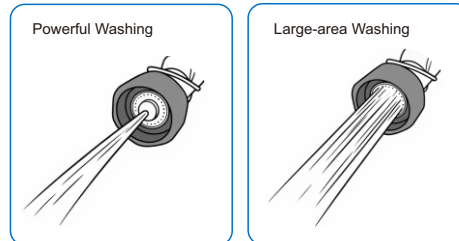

**European Mini Style Deck Mount**

Model No.: ES200C

- **75%** Less Strain
- **3X** Rinsing Efficiency
- **50%** Faster Installation
- **5X** Longer Lifespan

**Hose**

- Heat-resistant up to 95 °C
- Dual 360° swivel head and universal joint
- Tensile strength up to 155 kgs

**Stainless Steel Spray Valve**

**Patented Dual-function Model**

- Rotary switch (powerful and large-area washing)
- Reduces at least 75% muscle strain

**Single-function Model**

- Single powerful washing
- Reduces at least 75% muscle strain

**Stainless Steel Slow-opening Valve Core**

- Tested for over 200,000 switch cycles (under high-temperature and high-pressure)
- 50% lighter operation (compared to similar products)

Website

YouTube

WhatsApp

Wechat

Attributes	Details
Model No.	ES200C
Style	European Mini Style
Body Mount	Single Hole Deck Mount
Hole Size	Φ21-23 mm
Height	843 mm
Body Material	304 Stainless Steel
Valve Core	304 Stainless Steel Slow-opening
Spray Valve	Available in Stainless Steel Dual-function or Single-function Options
Hose	Stainless Steel 360° Rotating and Universal Ball Joint (925 mm )
Overhead Spring	304 Stainless Steel
Temperature Control	Single-handle Single-control Cold Water Only
Add-on Swing Nozzle	304 Stainless Steel, 200 mm (≈ 7.87")
Neoperl Aerator Water Flow	Available in 2.11 GPM(8 LPM) or 3.96 GPM(15 LPM) Options
Wall Bracket	/
Temperature Max	95°C(203°F)
Pressure Max	2.5 Mpa (25 Bar)
Life Span	200,000+ Cycles