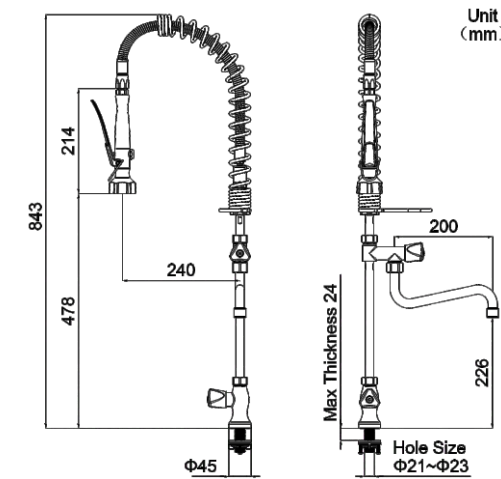

**European Mini Style Deck Mount**

Model No.: ES200C

- **75%** Less Strain
- **3X** Rinsing Efficiency
- **50%** Faster Installation
- **5X** Longer Lifespan

**Hose**

- Heat-resistant up to 95 °C
- Dual 360° swivel head and universal joint
- Tensile strength up to 155 kgs

**Stainless Steel Slow-opening Valve Core**

- Tested for over 200,000 switch cycles (under high-temperature and high-pressure)
- 50% lighter operation (compared to similar products)

Website

YouTube

WhatsApp

Wechat

Attributes	Details
Model No.	ES200C
Style	European Mini Style
Body Mount	Single Hole Deck Mount
Hole Size	Φ21-23 mm
Height	843 mm
Body Material	304 Stainless Steel
Valve Core	304 Stainless Steel Slow-opening
Spray Valve	Available in Stainless Steel Dual-function or Single-function Options
Hose	Stainless Steel 360° Rotating and Universal Ball Joint (925 mm )
Overhead Spring	304 Stainless Steel
Temperature Control	Single-handle Single-control Cold Water Only
Add-on Swing Nozzle	304 Stainless Steel, 200 mm (≈ 7.87")
Neoperl Aerator Water Flow	Available in 2.11 GPM(8 LPM) or 3.96 GPM(15 LPM) Options
Wall Bracket	/
Temperature Max	95°C(203°F)
Pressure Max	2.5 Mpa (25 Bar)
Life Span	200,000+ Cycles