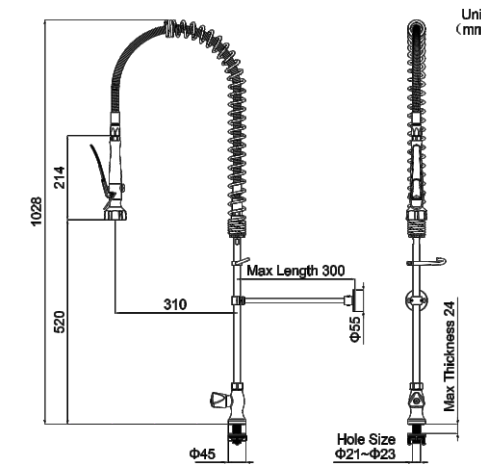

European Standard Style Deck Mount

Model No.: ES100

- **75%** Less Strain
- **3X** Rinsing Efficiency
- **50%** Faster Installation
- **5X** Longer Lifespan

Hose

- Heat-resistant up to 95 °C
- Dual 360° swivel head and universal joint
- Tensile strength up to 155 kgs

Stainless Steel Slow-opening Valve Core

- Tested for over 200,000 switch cycles (under high-temperature and high-pressure)
- 50% lighter operation (compared to similar products)

Website

YouTube

WhatsApp

Wechat

Attributes	Details
Model No.	ES100
Style	European Standard Style
Body Mount	Single Hole Deck Mount
Hole Size	Φ21-23 mm
Height	1028 mm
Body Material	304 Stainless Steel
Valve Core	304 Stainless Steel Slow-opening
Spray Valve	Available in Stainless Steel Dual-function or Single-function Options
Hose	Stainless Steel 360° Rotating and Universal Ball Joint (925 mm)
Overhead Spring	304 Stainless Steel
Temperature Control	Single-handle Single-control Cold Water Only
Add-on Swing Nozzle	/
Neoperl Aerator Water Flow	Available in 2.11 GPM(8 LPM) or 3.96 GPM(15 LPM) Options
Wall Bracket	Adjustable Range 300 mm
Temperature Max	95°C(203°F)
Pressure Max	2.5 Mpa (25 Bar)
Life Span	200,000+ Cycles