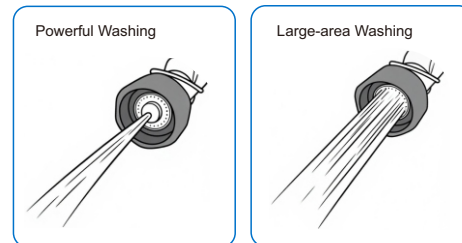

European Standard Style Deck Mount

Model No.: ES100

- **75%** Less Strain
- **3X** Rinsing Efficiency
- **50%** Faster Installation
- **5X** Longer Lifespan

Hose

- Heat-resistant up to 95 °C
- Dual 360° swivel head and universal joint
- Tensile strength up to 155 kgs

Stainless Steel Spray Valve

Patented Dual-function Model

- Rotary switch (powerful and large-area washing)
- Reduces at least 75% muscle strain

Single-function Model

- Single powerful washing
- Reduces at least 75% muscle strain

Stainless Steel Slow-opening Valve Core

- Tested for over 200,000 switch cycles (under high-temperature and high-pressure)
- 50% lighter operation (compared to similar products)

Website

YouTube

WhatsApp

Wechat

Attributes	Details
Model No.	ES100
Style	European Standard Style
Body Mount	Single Hole Deck Mount
Hole Size	Φ21-23 mm
Height	1028 mm
Body Material	304 Stainless Steel
Valve Core	304 Stainless Steel Slow-opening
Spray Valve	Available in Stainless Steel Dual-function or Single-function Options
Hose	Stainless Steel 360° Rotating and Universal Ball Joint (925 mm)
Overhead Spring	304 Stainless Steel
Temperature Control	Single-handle Single-control Cold Water Only
Add-on Swing Nozzle	/
Neoperl Aerator Water Flow	Available in 2.11 GPM(8 LPM) or 3.96 GPM(15 LPM) Options
Wall Bracket	Adjustable Range 300 mm
Temperature Max	95°C(203°F)
Pressure Max	2.5 Mpa (25 Bar)
Life Span	200,000+ Cycles