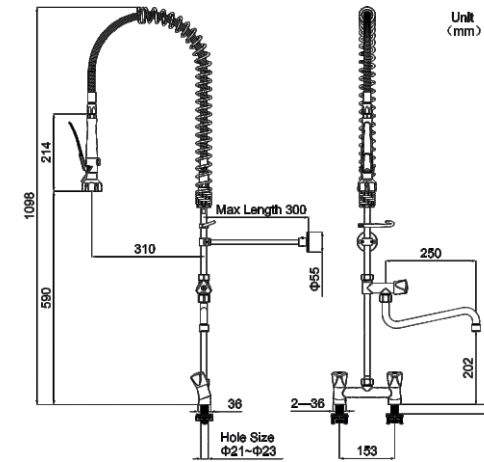

European Standard Style Deck Mount

Model No.: EH250

- **75%** Less Strain
- **3X** Rinsing Efficiency
- **50%** Faster Installation
- **5X** Longer Lifespan

Hose

- Heat-resistant up to 95 °C
- Dual 360° swivel head and universal joint
- Tensile strength up to 155 kgs

Stainless Steel Slow-opening Valve Core

- Tested for over 200,000 switch cycles (under high-temperature and high-pressure)
- 50% lighter operation (compared to similar products)

Website

YouTube

WhatsApp

Wechat

Attributes	Details
Model No.	EH250
Style	European Standard Style
Body Mount	Dual Holes Deck Mount
Hole Size	Φ21-23 mm, Hole-to-hole Dimension 6"(153 mm)
Height	1098 mm
Body Material	304 Stainless Steel
Valve Core	304 Stainless Steel Slow-opening
Spray Valve	Available in Stainless Steel Dual-function or Single-function Options
Hose	Stainless Steel 360° Rotating and Universal Ball Joint (925 mm)
Overhead Spring	304 Stainless Steel
Temperature Control	Dual-handles Dual-control Hot and Cold Adjustment
Add-on Swing Nozzle	304 Stainless Steel, 250 mm (≈ 9.84")
Neoperl Aerator Water Flow	Available in 2.11 GPM(8 LPM) or 3.96 GPM(15 LPM) Options
Wall Bracket	Adjustable Range 300 mm
Temperature Max	95°C(203°F)
Pressure Max	2.5 Mpa (25 Bar)
Life Span	200,000+ Cycles