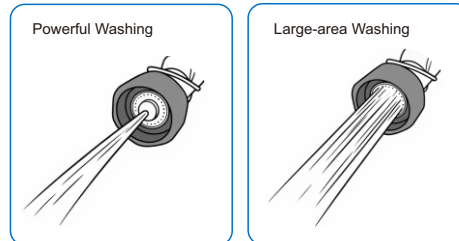

European Standard Style Deck Mount

Model No.: EH250

- **75%** Less Strain
- **3X** Rinsing Efficiency
- **50%** Faster Installation
- **5X** Longer Lifespan

Hose

- Heat-resistant up to 95 °C
- Dual 360° swivel head and universal joint
- Tensile strength up to 155 kgs

Stainless Steel Spray Valve

Patented Dual-function Model

- Rotary switch (powerful and large-area washing)
- Reduces at least 75% muscle strain

Single-function Model

- Single powerful washing
- Reduces at least 75% muscle strain

Stainless Steel Slow-opening Valve Core

- Tested for over 200,000 switch cycles (under high-temperature and high-pressure)
- 50% lighter operation (compared to similar products)

Website

YouTube

WhatsApp

Wechat

Attributes	Details
Model No.	EH250
Style	European Standard Style
Body Mount	Dual Holes Deck Mount
Hole Size	Φ21-23 mm, Hole-to-hole Dimension 6"(153 mm)
Height	1098 mm
Body Material	304 Stainless Steel
Valve Core	304 Stainless Steel Slow-opening
Spray Valve	Available in Stainless Steel Dual-function or Single-function Options
Hose	Stainless Steel 360° Rotating and Universal Ball Joint (925 mm)
Overhead Spring	304 Stainless Steel
Temperature Control	Dual-handles Dual-control Hot and Cold Adjustment
Add-on Swing Nozzle	304 Stainless Steel, 250 mm (≈ 9.84")
Neoperl Aerator Water Flow	Available in 2.11 GPM(8 LPM) or 3.96 GPM(15 LPM) Options
Wall Bracket	Adjustable Range 300 mm
Temperature Max	95°C(203°F)
Pressure Max	2.5 Mpa (25 Bar)
Life Span	200,000+ Cycles