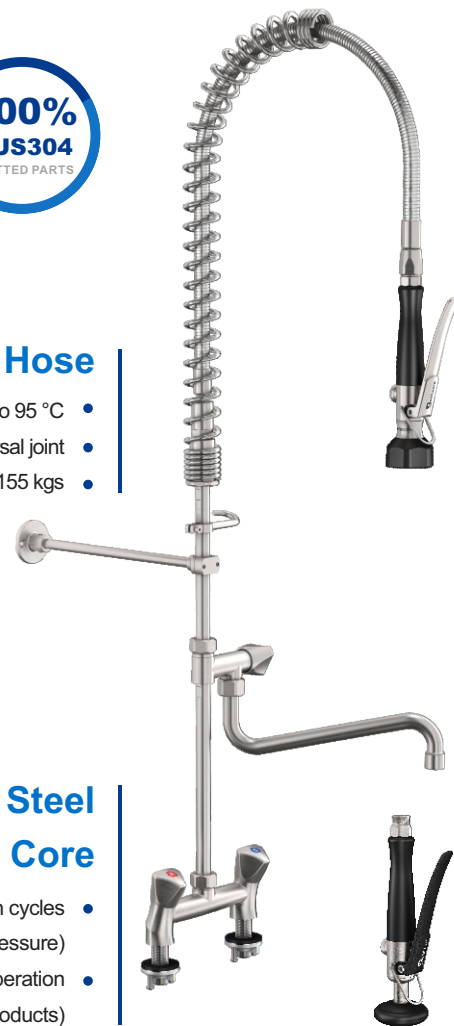

European Standard Style Deck Mount

Model No.: EH250

- **75%** Less Strain
- **3X** Rinsing Efficiency
- **50%** Faster Installation
- **5X** Longer Lifespan

Hose

- Heat-resistant up to 95 °C
- Dual 360° swivel head and universal joint
- Tensile strength up to 155 kgs

Stainless Steel Spray Valve

Patented Dual-function Model

- Rotary switch (powerful and large-area washing)
- Reduces at least 75% muscle strain

Single-function Model

- Single powerful washing
- Reduces at least 75% muscle strain

Stainless Steel Slow-opening Valve Core

- Tested for over 200,000 switch cycles (under high-temperature and high-pressure)
- 50% lighter operation (compared to similar products)

Website

YouTube

WhatsApp

Wechat

Attributes	Details
Model No.	EH250
Style	European Standard Style
Body Mount	Dual Holes Deck Mount
Hole Size	Φ21-23 mm, Hole-to-hole Dimension 6"(153 mm)
Height	1098 mm
Body Material	304 Stainless Steel
Valve Core	304 Stainless Steel Slow-opening
Spray Valve	Available in Stainless Steel Dual-function or Single-function Options
Hose	Stainless Steel 360° Rotating and Universal Ball Joint (925 mm)
Overhead Spring	304 Stainless Steel
Temperature Control	Dual-handles Dual-control Hot and Cold Adjustment
Add-on Swing Nozzle	304 Stainless Steel, 250 mm (≈ 9.84")
Neoperl Aerator Water Flow	Available in 2.11 GPM(8 LPM) or 3.96 GPM(15 LPM) Options
Wall Bracket	Adjustable Range 300 mm
Temperature Max	95°C(203°F)
Pressure Max	2.5 Mpa (25 Bar)
Life Span	200,000+ Cycles