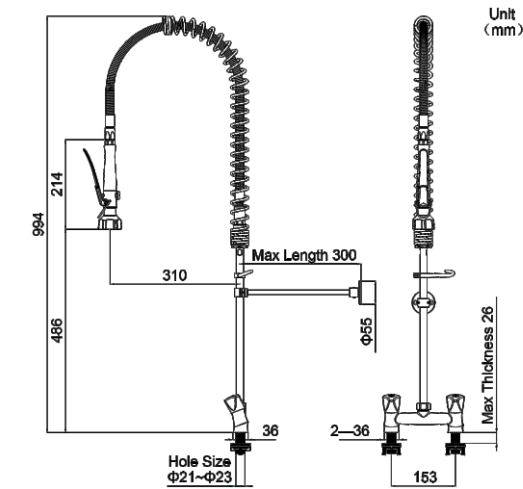

**European Standard Style Deck Mount**

Model No.: EH100

- **75%** Less Strain
- **3X** Rinsing Efficiency
- **50%** Faster Installation
- **5X** Longer Lifespan

**Hose**

- Heat-resistant up to 95 °C
- Dual 360° swivel head and universal joint
- Tensile strength up to 155 kgs

**Stainless Steel Slow-opening Valve Core**

- Tested for over 200,000 switch cycles (under high-temperature and high-pressure)
- 50% lighter operation (compared to similar products)

Website

YouTube

WhatsApp

Wechat

Attributes	Details
Model No.	EH100
Style	European Standard Style
Body Mount	Dual Holes Deck Mount
Hole Size	Φ21-23 mm, Hole-to-hole Dimension 6"(153 mm)
Height	994 mm
Body Material	304 Stainless Steel
Valve Core	304 Stainless Steel Slow-opening
Spray Valve	Available in Stainless Steel Dual-function or Single-function Options
Hose	Stainless Steel 360° Rotating and Universal Ball Joint (925 mm )
Overhead Spring	304 Stainless Steel
Temperature Control	Dual-handles Dual-control Hot and Cold Adjustment
Add-on Swing Nozzle	/
Neoperl Aerator Water Flow	Available in 2.11 GPM(8 LPM) or 3.96 GPM(15 LPM) Options
Wall Bracket	Adjustable Range 300 mm
Temperature Max	95°C(203°F)
Pressure Max	2.5 Mpa (25 Bar)
Life Span	200,000+ Cycles