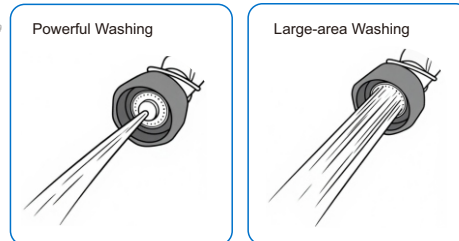

**European Standard Style Deck Mount**

Model No.: EH100

- **75%** Less Strain
- **3X** Rinsing Efficiency
- **50%** Faster Installation
- **5X** Longer Lifespan

**Hose**

- Heat-resistant up to 95 °C
- Dual 360° swivel head and universal joint
- Tensile strength up to 155 kgs

**Stainless Steel Spray Valve**

**Patented Dual-function Model**

- Rotary switch (powerful and large-area washing)
- Reduces at least 75% muscle strain

**Single-function Model**

- Single powerful washing
- Reduces at least 75% muscle strain

**Stainless Steel Slow-opening Valve Core**

- Tested for over 200,000 switch cycles (under high-temperature and high-pressure)
- 50% lighter operation (compared to similar products)

Website

YouTube

WhatsApp

Wechat

Attributes	Details
Model No.	EH100
Style	European Standard Style
Body Mount	Dual Holes Deck Mount
Hole Size	Φ21-23 mm, Hole-to-hole Dimension 6"(153 mm)
Height	994 mm
Body Material	304 Stainless Steel
Valve Core	304 Stainless Steel Slow-opening
Spray Valve	Available in Stainless Steel Dual-function or Single-function Options
Hose	Stainless Steel 360° Rotating and Universal Ball Joint (925 mm )
Overhead Spring	304 Stainless Steel
Temperature Control	Dual-handles Dual-control Hot and Cold Adjustment
Add-on Swing Nozzle	/
Neoperl Aerator Water Flow	Available in 2.11 GPM(8 LPM) or 3.96 GPM(15 LPM) Options
Wall Bracket	Adjustable Range 300 mm
Temperature Max	95°C(203°F)
Pressure Max	2.5 Mpa (25 Bar)
Life Span	200,000+ Cycles