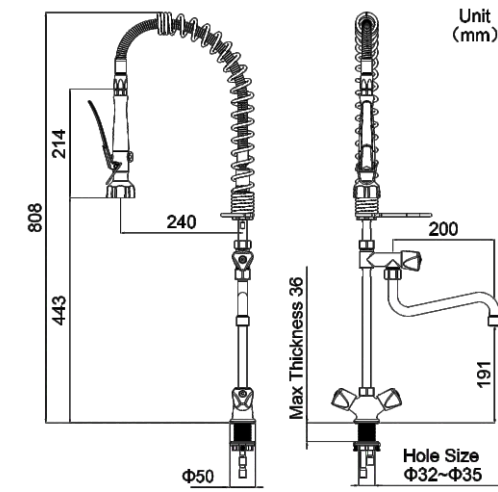

European Mini Style Deck Mount

Model No.: EF200C

- **75%** Less Strain
- **3X** Rinsing Efficiency
- **50%** Faster Installation
- **5X** Longer Lifespan

Hose

- Heat-resistant up to 95 °C
- Dual 360° swivel head and universal joint
- Tensile strength up to 155 kgs

Stainless Steel Slow-opening Valve Core

- Tested for over 200,000 switch cycles (under high-temperature and high-pressure)
- 50% lighter operation (compared to similar products)

Website

YouTube

WhatsApp

Wechat

Attributes	Details
Model No.	EF200C
Style	European Mini Style
Body Mount	Single Hole Deck Mount
Hole Size	Φ32-35 mm
Height	808 mm
Body Material	304 Stainless Steel
Valve Core	304 Stainless Steel Slow-opening
Spray Valve	Available in Stainless Steel Dual-function or Single-function Options
Hose	Stainless Steel 360° Rotating and Universal Ball Joint (925 mm)
Overhead Spring	304 Stainless Steel
Temperature Control	Dual-handles Dual-control Hot and Cold Adjustment
Add-on Swing Nozzle	304 Stainless Steel, 200 mm (≈ 7.87")
Neoperl Aerator Water Flow	Available in 2.11 GPM(8 LPM) or 3.96 GPM(15 LPM) Options
Wall Bracket	/
Temperature Max	95°C(203°F)
Pressure Max	2.5 Mpa (25 Bar)
Life Span	200,000+ Cycles