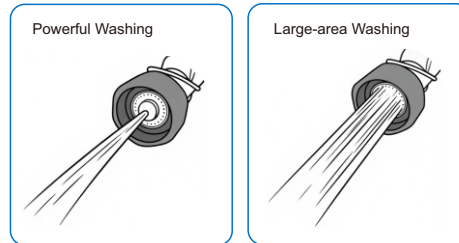

European Mini Style Deck Mount

Model No.: EF200C

- **75%** Less Strain
- **3X** Rinsing Efficiency
- **50%** Faster Installation
- **5X** Longer Lifespan

Hose

- Heat-resistant up to 95 °C
- Dual 360° swivel head and universal joint
- Tensile strength up to 155 kgs

Stainless Steel Spray Valve

Patented Dual-function Model

- Rotary switch (powerful and large-area washing)
- Reduces at least 75% muscle strain

Single-function Model

- Single powerful washing
- Reduces at least 75% muscle strain

Stainless Steel Slow-opening Valve Core

- Tested for over 200,000 switch cycles (under high-temperature and high-pressure)
- 50% lighter operation (compared to similar products)

Website

YouTube

WhatsApp

Wechat

Attributes	Details
Model No.	EF200C
Style	European Mini Style
Body Mount	Single Hole Deck Mount
Hole Size	Φ32-35 mm
Height	808 mm
Body Material	304 Stainless Steel
Valve Core	304 Stainless Steel Slow-opening
Spray Valve	Available in Stainless Steel Dual-function or Single-function Options
Hose	Stainless Steel 360° Rotating and Universal Ball Joint (925 mm)
Overhead Spring	304 Stainless Steel
Temperature Control	Dual-handles Dual-control Hot and Cold Adjustment
Add-on Swing Nozzle	304 Stainless Steel, 200 mm (≈ 7.87")
Neoperl Aerator Water Flow	Available in 2.11 GPM(8 LPM) or 3.96 GPM(15 LPM) Options
Wall Bracket	/
Temperature Max	95°C(203°F)
Pressure Max	2.5 Mpa (25 Bar)
Life Span	200,000+ Cycles