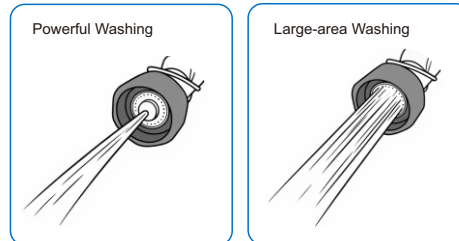

European Standard Style Deck Mount

Model No.: EF100

- **75%** Less Strain
- **3X** Rinsing Efficiency
- **50%** Faster Installation
- **5X** Longer Lifespan

Hose

- Heat-resistant up to 95 °C
- Dual 360° swivel head and universal joint
- Tensile strength up to 155 kgs

Stainless Steel Spray Valve

Patented Dual-function Model

- Rotary switch (powerful and large-area washing)
- Reduces at least 75% muscle strain

Single-function Model

- Single powerful washing
- Reduces at least 75% muscle strain

Stainless Steel Slow-opening Valve Core

- Tested for over 200,000 switch cycles (under high-temperature and high-pressure)
- 50% lighter operation (compared to similar products)

Website

YouTube

WhatsApp

Wechat

Attributes	Details
Model No.	EF100
Style	European Standard Style
Body Mount	Single Hole Deck Mount
Hole Size	Φ32-35 mm
Height	993 mm
Body Material	304 Stainless Steel
Valve Core	304 Stainless Steel Slow-opening
Spray Valve	Available in Stainless Steel Dual-function or Single-function Options
Hose	Stainless Steel 360° Rotating and Universal Ball Joint (925 mm)
Overhead Spring	304 Stainless Steel
Temperature Control	Dual-handles Dual-control Hot and Cold Adjustment
Add-on Swing Nozzle	/
Neoperl Aerator Water Flow	Available in 2.11 GPM(8 LPM) or 3.96 GPM(15 LPM) Options
Wall Bracket	Adjustable Range 300 mm
Temperature Max	95°C(203°F)
Pressure Max	2.5 Mpa (25 Bar)
Life Span	200,000+ Cycles