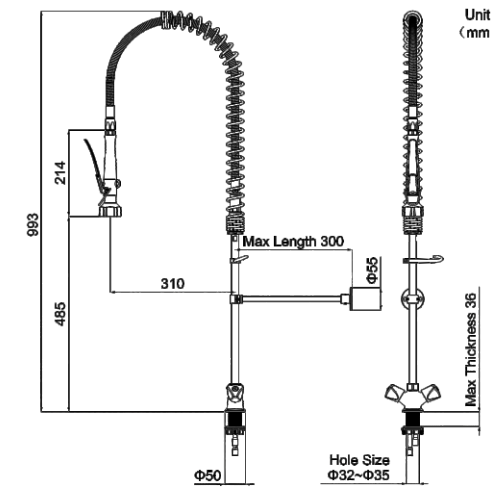

European Standard Style Deck Mount

Model No.: EF100

- **75%** Less Strain
- **3X** Rinsing Efficiency
- **50%** Faster Installation
- **5X** Longer Lifespan

Hose

- Heat-resistant up to 95 °C
- Dual 360° swivel head and universal joint
- Tensile strength up to 155 kgs

Stainless Steel Slow-opening Valve Core

- Tested for over 200,000 switch cycles (under high-temperature and high-pressure)
- 50% lighter operation (compared to similar products)

Website

YouTube

WhatsApp

Wechat

Attributes	Details
Model No.	EF100
Style	European Standard Style
Body Mount	Single Hole Deck Mount
Hole Size	Φ32-35 mm
Height	993 mm
Body Material	304 Stainless Steel
Valve Core	304 Stainless Steel Slow-opening
Spray Valve	Available in Stainless Steel Dual-function or Single-function Options
Hose	Stainless Steel 360° Rotating and Universal Ball Joint (925 mm)
Overhead Spring	304 Stainless Steel
Temperature Control	Dual-handles Dual-control Hot and Cold Adjustment
Add-on Swing Nozzle	/
Neoperl Aerator Water Flow	Available in 2.11 GPM(8 LPM) or 3.96 GPM(15 LPM) Options
Wall Bracket	Adjustable Range 300 mm
Temperature Max	95°C(203°F)
Pressure Max	2.5 Mpa (25 Bar)
Life Span	200,000+ Cycles