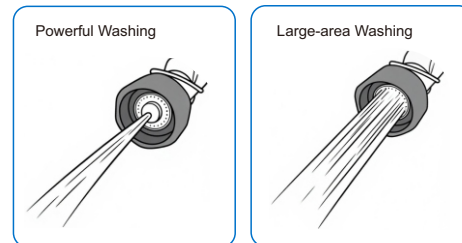

European Standard Style Deck Mount

Model No.: ED250

- **75%** Less Strain
- **3X** Rinsing Efficiency
- **50%** Faster Installation
- **5X** Longer Lifespan

Hose

- Heat-resistant up to 95 °C
- Dual 360° swivel head and universal joint
- Tensile strength up to 155 kgs

Stainless Steel Spray Valve

Patented Dual-function Model

- Rotary switch (powerful and large-area washing)
- Reduces at least 75% muscle strain

Single-function Model

- Single powerful washing
- Reduces at least 75% muscle strain

Stainless Steel Slow-opening Valve Core

- Tested for over 200,000 switch cycles (under high-temperature and high-pressure)
- 50% lighter operation (compared to similar products)

Website

YouTube

WhatsApp

Wechat

Attributes	Details
Model No.	ED250
Style	European Standard Style
Body Mount	Single Hole Deck Mount
Hole Size	Φ32-35 mm
Height	1105 mm
Body Material	304 Stainless Steel
Valve Core	304 Stainless Steel Slow-opening
Spray Valve	Available in Stainless Steel Dual-function or Single-function Options
Hose	Stainless Steel 360° Rotating and Universal Ball Joint (925 mm)
Overhead Spring	304 Stainless Steel
Temperature Control	Dual-handles Dual-control Hot and Cold Adjustment
Add-on Swing Nozzle	304 Stainless Steel, 250 mm (≈ 9.84")
Neoperl Aerator Water Flow	Available in 2.11 GPM(8 LPM) or 3.96 GPM(15 LPM) Options
Wall Bracket	Adjustable Range 300 mm
Temperature Max	95°C(203°F)
Pressure Max	2.5 Mpa (25 Bar)
Life Span	200,000+ Cycles