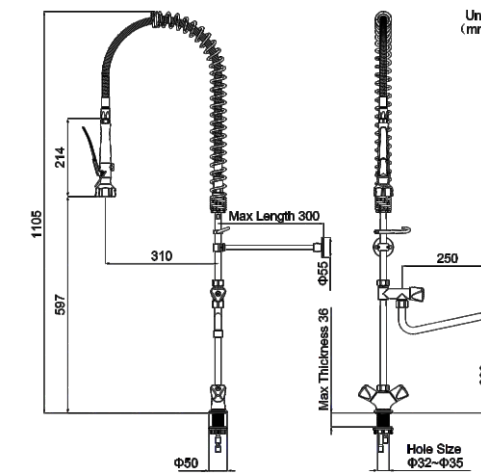

European Standard Style Deck Mount

Model No.: ED250

- **75%** Less Strain
- **3X** Rinsing Efficiency
- **50%** Faster Installation
- **5X** Longer Lifespan

Hose

- Heat-resistant up to 95 °C
- Dual 360° swivel head and universal joint
- Tensile strength up to 155 kgs

Stainless Steel Slow-opening Valve Core

- Tested for over 200,000 switch cycles (under high-temperature and high-pressure)
- 50% lighter operation (compared to similar products)

Website

YouTube

WhatsApp

Wechat

Attributes	Details
Model No.	ED250
Style	European Standard Style
Body Mount	Single Hole Deck Mount
Hole Size	Φ32-35 mm
Height	1105 mm
Body Material	304 Stainless Steel
Valve Core	304 Stainless Steel Slow-opening
Spray Valve	Available in Stainless Steel Dual-function or Single-function Options
Hose	Stainless Steel 360° Rotating and Universal Ball Joint (925 mm)
Overhead Spring	304 Stainless Steel
Temperature Control	Dual-handles Dual-control Hot and Cold Adjustment
Add-on Swing Nozzle	304 Stainless Steel, 250 mm (≈ 9.84")
Neoperl Aerator Water Flow	Available in 2.11 GPM(8 LPM) or 3.96 GPM(15 LPM) Options
Wall Bracket	Adjustable Range 300 mm
Temperature Max	95°C(203°F)
Pressure Max	2.5 Mpa (25 Bar)
Life Span	200,000+ Cycles