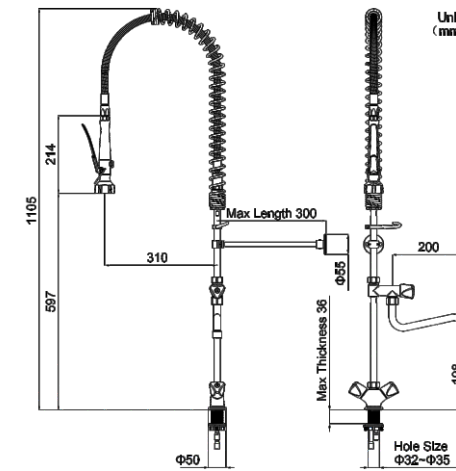

European Standard Style Deck Mount

Model No.: ED200

- **75%** Less Strain
- **3X** Rinsing Efficiency
- **50%** Faster Installation
- **5X** Longer Lifespan

Hose

- Heat-resistant up to 95 °C
- Dual 360° swivel head and universal joint
- Tensile strength up to 155 kgs

Stainless Steel Spray Valve

Patented Dual-function Model

- Rotary switch (powerful and large-area washing)
- Reduces at least 75% muscle strain

Single-function Model

- Single powerful washing
- Reduces at least 75% muscle strain

Stainless Steel Slow-opening Valve Core

- Tested for over 200,000 switch cycles (under high-temperature and high-pressure)
- 50% lighter operation (compared to similar products)

Website

YouTube

WhatsApp

Wechat

Attributes	Details
Model No.	ED200
Style	European Standard Style
Body Mount	Single Hole Deck Mount
Hole Size	Φ32-35 mm
Height	1105 mm
Body Material	304 Stainless Steel
Valve Core	304 Stainless Steel Slow-opening
Spray Valve	Available in Stainless Steel Dual-function or Single-function Options
Hose	Stainless Steel 360° Rotating and Universal Ball Joint (925 mm)
Overhead Spring	304 Stainless Steel
Temperature Control	Dual-handles Dual-control Hot and Cold Adjustment
Add-on Swing Nozzle	304 Stainless Steel, 200 mm (≈ 7.87")
Neoperl Aerator Water Flow	Available in 2.11 GPM(8 LPM) or 3.96 GPM(15 LPM) Options
Wall Bracket	Adjustable Range 300 mm
Temperature Max	95°C(203°F)
Pressure Max	2.5 Mpa (25 Bar)
Life Span	200,000+ Cycles