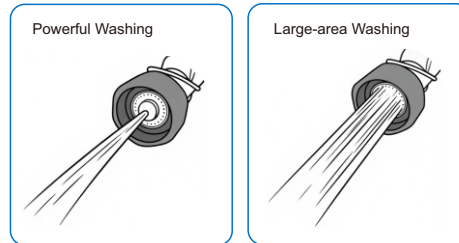

European Standard Style Deck Mount

Model No.: ED200

- **75%** Less Strain
- **3X** Rinsing Efficiency
- **50%** Faster Installation
- **5X** Longer Lifespan

Hose

- Heat-resistant up to 95 °C
- Dual 360° swivel head and universal joint
- Tensile strength up to 155 kgs

Stainless Steel Spray Valve

Patented Dual-function Model

- Rotary switch (powerful and large-area washing)
- Reduces at least 75% muscle strain

Single-function Model

- Single powerful washing
- Reduces at least 75% muscle strain

Stainless Steel Slow-opening Valve Core

- Tested for over 200,000 switch cycles (under high-temperature and high-pressure)
- 50% lighter operation (compared to similar products)

Website

YouTube

WhatsApp

Wechat

Attributes	Details
Model No.	ED200
Style	European Standard Style
Body Mount	Single Hole Deck Mount
Hole Size	Φ32-35 mm
Height	1105 mm
Body Material	304 Stainless Steel
Valve Core	304 Stainless Steel Slow-opening
Spray Valve	Available in Stainless Steel Dual-function or Single-function Options
Hose	Stainless Steel 360° Rotating and Universal Ball Joint (925 mm)
Overhead Spring	304 Stainless Steel
Temperature Control	Dual-handles Dual-control Hot and Cold Adjustment
Add-on Swing Nozzle	304 Stainless Steel, 200 mm (≈ 7.87")
Neoperl Aerator Water Flow	Available in 2.11 GPM(8 LPM) or 3.96 GPM(15 LPM) Options
Wall Bracket	Adjustable Range 300 mm
Temperature Max	95°C(203°F)
Pressure Max	2.5 Mpa (25 Bar)
Life Span	200,000+ Cycles