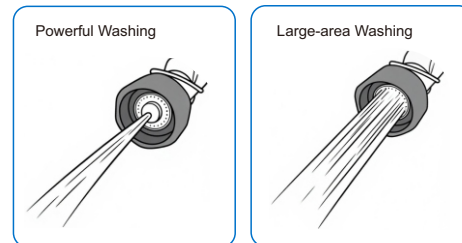

**European Standard Style Deck Mount**

Model No.: ED100

- **75%** Less Strain
- **3X** Rinsing Efficiency
- **50%** Faster Installation
- **5X** Longer Lifespan

**Hose**

- Heat-resistant up to 95 °C
- Dual 360° swivel head and universal joint
- Tensile strength up to 155 kgs

**Stainless Steel Spray Valve**

**Patented Dual-function Model**

- Rotary switch (powerful and large-area washing)
- Reduces at least 75% muscle strain

**Single-function Model**

- Single powerful washing
- Reduces at least 75% muscle strain

**Stainless Steel Slow-opening Valve Core**

- Tested for over 200,000 switch cycles (under high-temperature and high-pressure)
- 50% lighter operation (compared to similar products)

Website

YouTube

WhatsApp

Wechat

Attributes	Details
Model No.	ED100
Style	European Standard Style
Body Mount	Single Hole Deck Mount
Hole Size	Φ32-35 mm
Height	1000 mm
Body Material	304 Stainless Steel
Valve Core	304 Stainless Steel Slow-opening
Spray Valve	Available in Stainless Steel Dual-function or Single-function Options
Hose	Stainless Steel 360° Rotating and Universal Ball Joint (925 mm )
Overhead Spring	304 Stainless Steel
Temperature Control	Dual-handles Dual-control Hot and Cold Adjustment
Add-on Swing Nozzle	/
Neoperl Aerator Water Flow	Available in 2.11 GPM(8 LPM) or 3.96 GPM(15 LPM) Options
Wall Bracket	Adjustable Range 300 mm
Temperature Max	95°C(203°F)
Pressure Max	2.5 Mpa (25 Bar)
Life Span	200,000+ Cycles