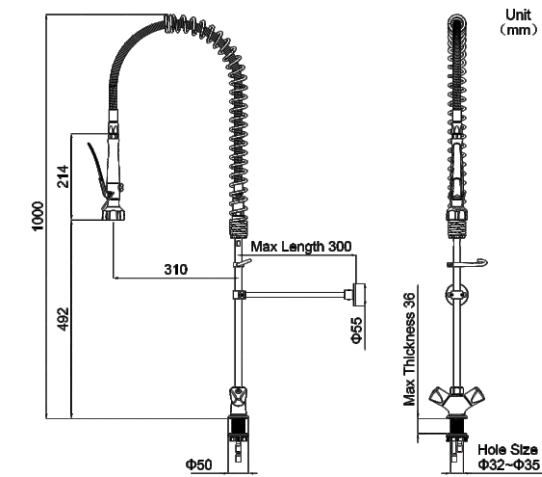

**European Standard Style Deck Mount**

Model No.: ED100

- **75%** Less Strain
- **3X** Rinsing Efficiency
- **50%** Faster Installation
- **5X** Longer Lifespan

**Hose**

- Heat-resistant up to 95 °C
- Dual 360° swivel head and universal joint
- Tensile strength up to 155 kgs

**Stainless Steel Slow-opening Valve Core**

- Tested for over 200,000 switch cycles (under high-temperature and high-pressure)
- 50% lighter operation (compared to similar products)

Website

YouTube

WhatsApp

Wechat

Attributes	Details
Model No.	ED100
Style	European Standard Style
Body Mount	Single Hole Deck Mount
Hole Size	Φ32-35 mm
Height	1000 mm
Body Material	304 Stainless Steel
Valve Core	304 Stainless Steel Slow-opening
Spray Valve	Available in Stainless Steel Dual-function or Single-function Options
Hose	Stainless Steel 360° Rotating and Universal Ball Joint (925 mm )
Overhead Spring	304 Stainless Steel
Temperature Control	Dual-handles Dual-control Hot and Cold Adjustment
Add-on Swing Nozzle	/
Neoperl Aerator Water Flow	Available in 2.11 GPM(8 LPM) or 3.96 GPM(15 LPM) Options
Wall Bracket	Adjustable Range 300 mm
Temperature Max	95°C(203°F)
Pressure Max	2.5 Mpa (25 Bar)
Life Span	200,000+ Cycles