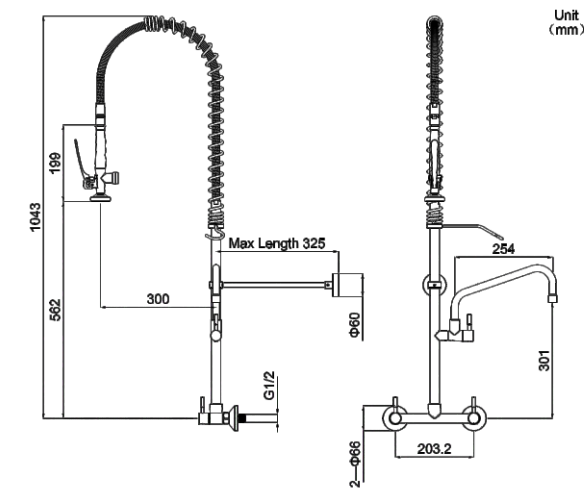

Economy Standard Style Wall Mount

Model No.: ECW110

- Stainless Steel Quality at a Brass Price
- Cost-effective Solution

Hose

- Heat-resistant up to 95 °C
- Brass single 360° rotating connector
- Tensile strength up to 155 kgs

Website

YouTube

WhatsApp

Wechat

Attributes	Details
Model No.	ECW110
Style	Economy Classic Style
Body Mount	Dual Holes Wall Mount
Hole Size	G1/2, Hole-to-hole Dimension 8"(203.2mm)
Height	1043 mm
Body Material	304 Stainless Steel
Valve Core	Fast-opening Ceramic
Spray Valve	Brass Single-function
Hose	Single 360° Rotating Brass Connector (925 mm), SUS304 Outer Casing
Overhead Spring	SUS201 with Black Plating
Temperature Control	Dual-handles Dual-control Hot and Cold Adjustment
Add-on Swing Nozzle	304 Stainless Steel, 10" = 254 mm
Aerator Water Flow	3.96 GPM(15 LPM)
Wall Bracket	Adjustable Range 325 mm
Temperature Max	95°C(203°F)
Pressure Max	2.5 Mpa (25 Bar)
Life Span	200,000+ Cycles