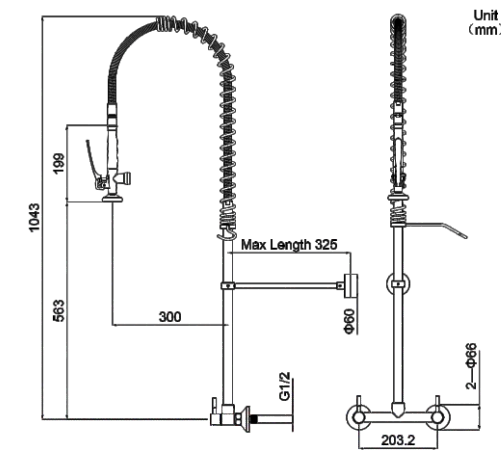

Economy Standard Style Wall Mount

Model No.: ECW100

- Stainless Steel Quality at a Brass Price
- Cost-effective Solution

Hose

- Heat-resistant up to 95 °C
- Brass single 360° rotating connector
- Tensile strength up to 155 kgs

Website

YouTube

WhatsApp

Wechat

Attributes	Details
Model No.	ECW100
Style	Economy Classic Style
Body Mount	Dual Holes Wall Mount
Hole Size	G1/2, Hole-to-hole Dimension 8"(203.2mm)
Height	1043 mm
Body Material	304 Stainless Steel
Valve Core	Fast-opening Ceramic
Spray Valve	Brass Single-function
Hose	Single 360° Rotating Brass Connector (925 mm), SUS304 Outer Casing
Overhead Spring	SUS201 with Black Plating
Temperature Control	Dual-handles Dual-control Hot and Cold Adjustment
Add-on Swing Nozzle	/
Aerator Water Flow	/
Wall Bracket	Adjustable Range 325 mm
Temperature Max	95°C(203°F)
Pressure Max	2.5 Mpa (25 Bar)
Life Span	200,000+ Cycles