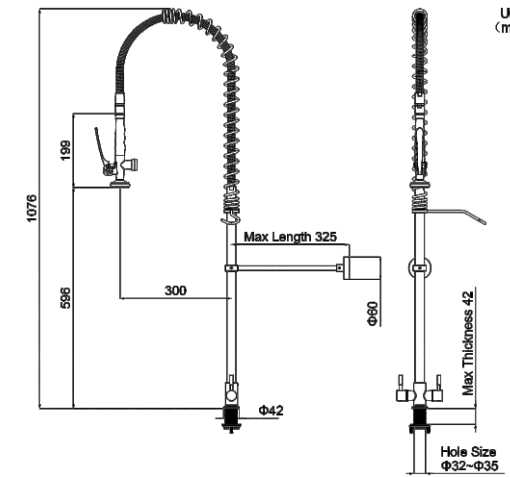

Economy Standard Style Deck Mount

Model No.: ECH100

- Stainless Steel Quality at a Brass Price
- Cost-effective Solution

Hose

- Heat-resistant up to 95 °C
- Brass single 360° rotating connector
- Tensile strength up to 155 kgs

Brass Spray Valve

Single-function Model

- Basic washing
- Cost-effective solution

Stainless Steel Fast-opening Ceramic Valve Core

- Tested for over 200,000 switch cycles (under high-temperature and high-pressure)

Website

YouTube

WhatsApp

Wechat

Attributes	Details
Model No.	ECH100
Style	Economy Classic Style
Body Mount	Single Hole Deck Mount
Hole Size	Φ32-35 mm
Height	1076 mm
Body Material	304 Stainless Steel
Valve Core	Fast-opening Ceramic
Spray Valve	Brass Single-function
Hose	Single 360° Rotating Brass Connector (925 mm), SUS304 Outer Casing
Overhead Spring	SUS201 with Black Plating
Temperature Control	Dual-handles Dual-control Hot and Cold Adjustment
Add-on Swing Nozzle	/
Aerator Water Flow	/
Wall Bracket	Adjustable Range 325 mm
Temperature Max	95°C(203°F)
Pressure Max	2.5 Mpa (25 Bar)
Life Span	200,000+ Cycles