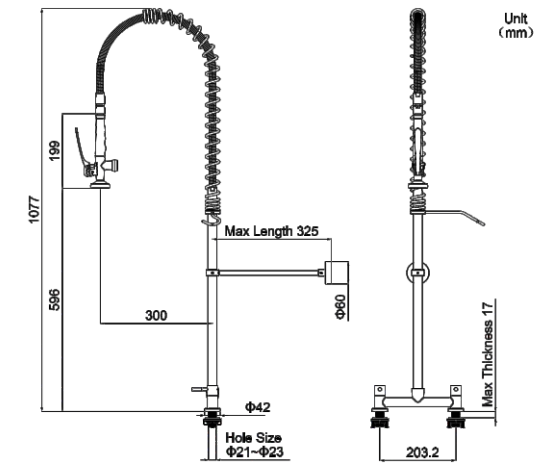

Economy Standard Style Deck Mount

Model No.: ECD100

- Stainless Steel Quality at a Brass Price
- Cost-effective Solution

Hose

- Heat-resistant up to 95 °C
- Brass single 360° rotating connector
- Tensile strength up to 155 kgs

Website

YouTube

WhatsApp

Wechat

Attributes	Details
Model No.	ECD100
Style	Economy Classic Style
Body Mount	Dual Holes Deck Mount
Hole Size	$\phi 21-35$ mm, Hole-to-hole Dimension 8"(203.2 mm)
Height	1077 mm
Body Material	304 Stainless Steel
Valve Core	Fast-opening Ceramic
Spray Valve	Brass Single-function
Hose	Single 360° Rotating Brass Connector (925 mm), SUS304 Outer Casing
Overhead Spring	SUS201 with Black Plating
Temperature Control	Dual-handles Dual-control Hot and Cold Adjustment
Add-on Swing Nozzle	/
Aerator Water Flow	/
Wall Bracket	Adjustable Range 325 mm
Temperature Max	95°C(203°F)
Pressure Max	2.5 Mpa (25 Bar)
Life Span	200,000+ Cycles