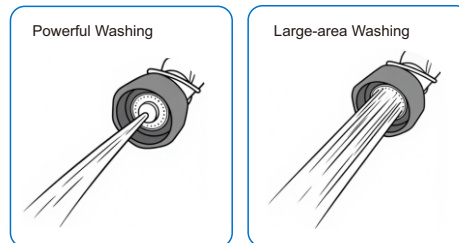

**Affordable Luxury Standard Style Wall Mount**

Model No.: BW110

- **75%** Less Strain
- **3X** Rinsing Efficiency
- Single-handed Temperature Control
- Ideal Choice for Open Kitchens

**Hose**

- Heat-resistant up to 95 °C
- Dual 360° swivel head and universal joint
- Tensile strength up to 155 kgs

**Stainless Steel Spray Valve**

**Patented Dual-function Model**

- Rotary switch (powerful and large-area washing)
- Reduces at least 75% muscle strain

**Single-function Model**

- Single powerful washing
- Reduces at least 75% muscle strain

**Sedal Brand Single-lever Thermostatic Mixing Ceramic**

- Tested for over 200,000 switch cycles (under high-temperature and high-pressure)
- 2X lifespan compared to the national standard

Website

YouTube

WhatsApp

Wechat

Attributes	Details
Model No.	BW110
Style	Affordable Luxury Streamlined
Body Mount	Dual Holes Wall Mount
Hole Size	G1/2, Hole-to-hole Dimension 8"(203.2mm)
Height	1069 mm
Body Material	304 Stainless Steel
Valve Core	Single-lever Thermostatic Mixing Ceramic (Sedal)
Spray Valve	Available in Stainless Steel Dual-function or Single-function Options
Hose	Stainless Steel 360° Rotating and Universal Ball Joint (925 mm )
Overhead Spring	SUS201 with Black Plating
Temperature Control	Single-handle Dual-control Hot and Cold Adjustment
Add-on Swing Nozzle	304 Stainless Steel, 10" = 254 mm
Neoperl Aerator Water Flow	Available in 2.11 GPM(8 LPM) or 3.96 GPM(15 LPM) Options
Wall Bracket	Adjustable Range 300 mm
Temperature Max	95°C(203°F)
Pressure Max	2.5 Mpa (25 Bar)
Life Span	200,000+ Cycles