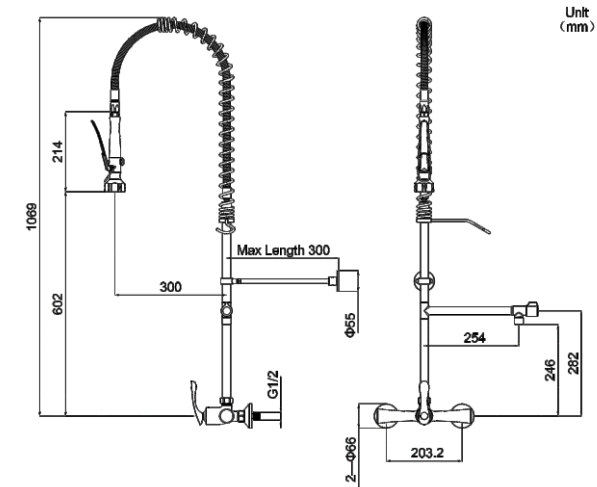

**Affordable Luxury Standard Style Wall Mount**

Model No.: BW110

- **75%** Less Strain
- **3X** Rinsing Efficiency
- Single-handed Temperature Control
- Ideal Choice for Open Kitchens

**Hose**

- Heat-resistant up to 95 °C
- Dual 360° swivel head and universal joint
- Tensile strength up to 155 kgs

WhatsApp

Wechat

Attributes	Details
Model No.	BW110
Style	Affordable Luxury Streamlined
Body Mount	Dual Holes Wall Mount
Hole Size	G1/2, Hole-to-hole Dimension 8"(203.2mm)
Height	1069 mm
Body Material	304 Stainless Steel
Valve Core	Single-lever Thermostatic Mixing Ceramic (Sedal)
Spray Valve	Available in Stainless Steel Dual-function or Single-function Options
Hose	Stainless Steel 360° Rotating and Universal Ball Joint (925 mm )
Overhead Spring	SUS201 with Black Plating
Temperature Control	Single-handle Dual-control Hot and Cold Adjustment
Add-on Swing Nozzle	304 Stainless Steel, 10" = 254 mm
Neoperl Aerator Water Flow	Available in 2.11 GPM(8 LPM) or 3.96 GPM(15 LPM) Options
Wall Bracket	Adjustable Range 300 mm
Temperature Max	95°C(203°F)
Pressure Max	2.5 Mpa (25 Bar)
Life Span	200,000+ Cycles