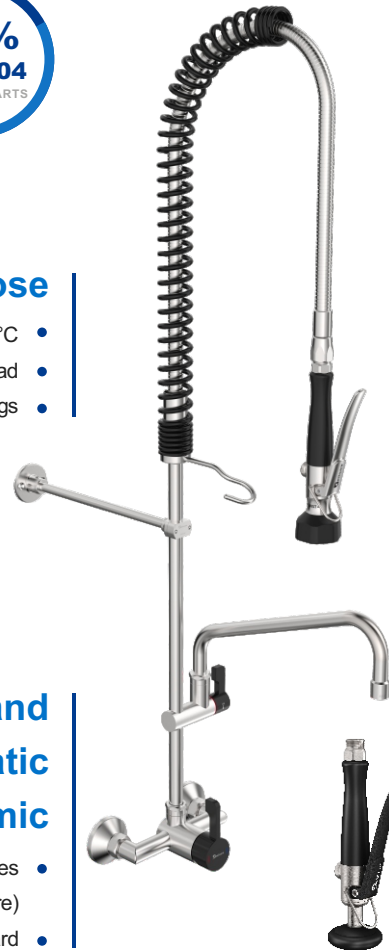

Affordable Luxury Lite Standard Style Wall Mount

Model No.: BQW112

- **75%** Less Strain
- Single-handed Temperature Control
- **3X** Rinsing Efficiency
- Ideal Choice for Open Kitchens

99%
SUS304
WETTED PARTS

Hose

- Heat-resistant up to 95 °C
- Dual 360° swivel head
- Tensile strength up to 155 kgs

Stainless Steel Spray Valve

Patented Dual-function Model

- Rotary switch (powerful and large-area washing)
- Reduces at least 75% muscle strain

Single-function Model

- Single powerful washing
- Reduces at least 75% muscle strain

Wanhai Brand Single-lever Thermostatic Mixing Ceramic

- Tested for over 200,000 switch cycles (under high-temperature and high-pressure)
- 2X lifespan compared to the national standard

Website

YouTube

WhatsApp

Wechat

Attributes	Details
Model No.	BQW112
Style	Affordable Luxury Lite
Body Mount	Dual Holes Wall Mount
Hole Size	G1/2, Hole-to-hole Dimension 150 mm
Height	1085 mm
Body Material	304 Stainless Steel
Valve Core	Single-lever Thermostatic Mixing Ceramic (Wanhai)
Spray Valve	Available in Stainless Steel Dual-function or Single-function Options
Hose	Stainless Steel 360° Rotating (1000 mm)
Overhead Spring	SUS304 with Black Plating
Temperature Control	Single-handle Dual-control Hot and Cold Adjustment
Add-on Swing Nozzle	304 Stainless Steel, 12" = 304.8 mm
Neoperl Aerator Water Flow	Available in 2.11 GPM(8 LPM) or 3.96 GPM(15 LPM) Options
Wall Bracket	Adjustable Range 300 mm
Temperature Max	95°C(203°F)
Pressure Max	2.5 Mpa (25 Bar)
Life Span	200,000+ Cycles