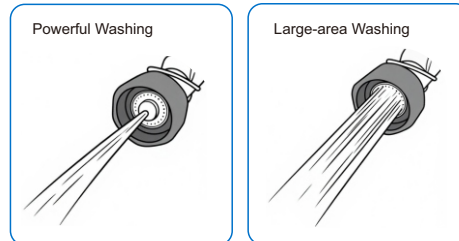

Affordable Luxury Lite Standard Style Wall Mount

Model No.: BQW112

- **75%** Less Strain
- Single-handed Temperature Control
- **3X** Rinsing Efficiency
- Ideal Choice for Open Kitchens

99%
SUS304
WETTED PARTS

Hose

- Heat-resistant up to 95 °C
- Dual 360° swivel head
- Tensile strength up to 155 kgs

Stainless Steel Spray Valve

Patented Dual-function Model

- Rotary switch (powerful and large-area washing)
- Reduces at least 75% muscle strain

Single-function Model

- Single powerful washing
- Reduces at least 75% muscle strain

Wanhai Brand Single-lever Thermostatic Mixing Ceramic

- Tested for over 200,000 switch cycles (under high-temperature and high-pressure)
- 2X lifespan compared to the national standard

Website

YouTube

WhatsApp

Wechat

Attributes	Details
Model No.	BQW112
Style	Affordable Luxury Lite
Body Mount	Dual Holes Wall Mount
Hole Size	G1/2, Hole-to-hole Dimension 150 mm
Height	1085 mm
Body Material	304 Stainless Steel
Valve Core	Single-lever Thermostatic Mixing Ceramic (Wanhai)
Spray Valve	Available in Stainless Steel Dual-function or Single-function Options
Hose	Stainless Steel 360° Rotating (1000 mm)
Overhead Spring	SUS304 with Black Plating
Temperature Control	Single-handle Dual-control Hot and Cold Adjustment
Add-on Swing Nozzle	304 Stainless Steel, 12" = 304.8 mm
Neoperl Aerator Water Flow	Available in 2.11 GPM(8 LPM) or 3.96 GPM(15 LPM) Options
Wall Bracket	Adjustable Range 300 mm
Temperature Max	95°C(203°F)
Pressure Max	2.5 Mpa (25 Bar)
Life Span	200,000+ Cycles