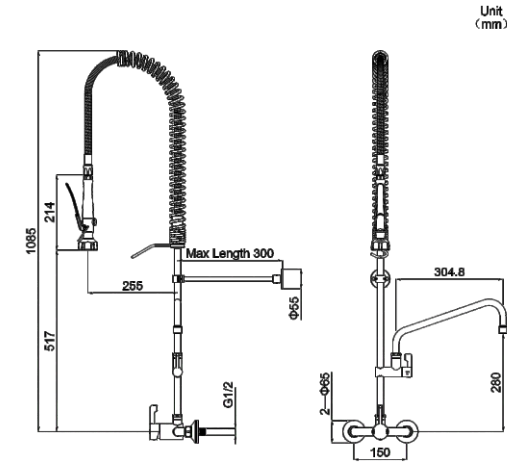

Hose

- Heat-resistant up to 95 °C
- Dual 360° swivel head
- Tensile strength up to 155 kgs

Stainless Steel Spray Valve

Patented Dual-function Model

- Rotary switch (powerful and large-area washing)
- Reduces at least 75% muscle strain

Website

YouTube

WhatsApp

Wechat

Attributes	Details
Model No.	BQW112
Style	Affordable Luxury Lite
Body Mount	Dual Holes Wall Mount
Hole Size	G1/2, Hole-to-hole Dimension 150 mm
Height	1085 mm
Body Material	304 Stainless Steel
Valve Core	Single-lever Thermostatic Mixing Ceramic (Wanhai)
Spray Valve	Available in Stainless Steel Dual-function or Single-function Options
Hose	Stainless Steel 360° Rotating (1000 mm)
Overhead Spring	SUS304 with Black Plating
Temperature Control	Single-handle Dual-control Hot and Cold Adjustment
Add-on Swing Nozzle	304 Stainless Steel, 12" = 304.8 mm
Neoperl Aerator Water Flow	Available in 2.11 GPM(8 LPM) or 3.96 GPM(15 LPM) Options
Wall Bracket	Adjustable Range 300 mm
Temperature Max	95°C(203°F)
Pressure Max	2.5 Mpa (25 Bar)
Life Span	200,000+ Cycles