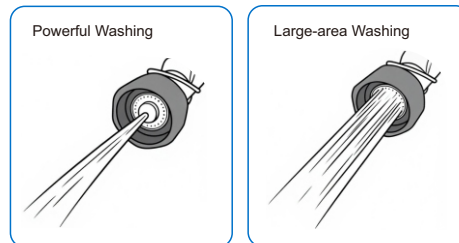

**Affordable Luxury Lite Standard Style Deck Mount**

Model No.: BQH112

- **75%** Less Strain
- Single-handed Temperature Control
- **3X** Rinsing Efficiency
- Ideal Choice for Open Kitchens

**Hose**

- Heat-resistant up to 95 °C
- Dual 360° swivel head
- Tensile strength up to 155 kgs

**Stainless Steel Spray Valve**

**Patented Dual-function Model**

- Rotary switch (powerful and large-area washing)
- Reduces at least 75% muscle strain

**Single-function Model**

- Single powerful washing
- Reduces at least 75% muscle strain

WhatsApp

Wechat

Attributes	Details
Model No.	BQH112
Style	Affordable Luxury Lite
Body Mount	Single Hole Deck Mount
Hole Size	Φ32-35 mm
Height	1135 mm
Body Material	304 Stainless Steel
Valve Core	Single-lever Thermostatic Mixing Ceramic (Wanhai)
Spray Valve	Available in Stainless Steel Dual-function or Single-function Options
Hose	Stainless Steel 360° Rotating (1000 mm )
Overhead Spring	SUS304 with Black Plating
Temperature Control	Single-handle Dual-control Hot and Cold Adjustment
Add-on Swing Nozzle	304 Stainless Steel, 12" = 304.8 mm
Neoperl Aerator Water Flow	Available in 2.11 GPM(8 LPM) or 3.96 GPM(15 LPM) Options
Wall Bracket	Adjustable Range 300 mm
Temperature Max	95°C(203°F)
Pressure Max	2.5 Mpa (25 Bar)
Life Span	200,000+ Cycles