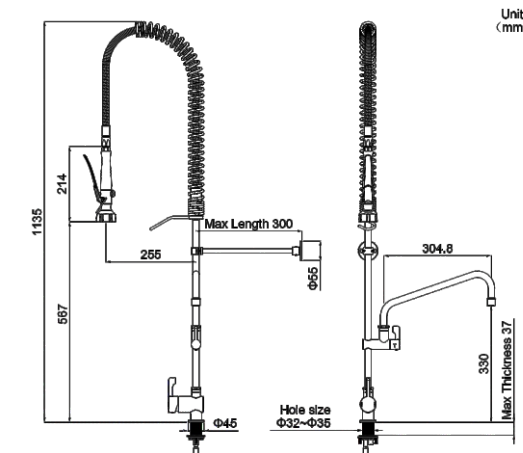

**Affordable Luxury Lite Standard Style Deck Mount**

Model No.: BQH112

- **75%** Less Strain
- Single-handed Temperature Control
- **3X** Rinsing Efficiency
- Ideal Choice for Open Kitchens

**Hose**

- Heat-resistant up to 95 °C
- Dual 360° swivel head
- Tensile strength up to 155 kgs

WhatsApp

Wechat

Attributes	Details
Model No.	BQH112
Style	Affordable Luxury Lite
Body Mount	Single Hole Deck Mount
Hole Size	Φ32-35 mm
Height	1135 mm
Body Material	304 Stainless Steel
Valve Core	Single-lever Thermostatic Mixing Ceramic (Wanhai)
Spray Valve	Available in Stainless Steel Dual-function or Single-function Options
Hose	Stainless Steel 360° Rotating (1000 mm )
Overhead Spring	SUS304 with Black Plating
Temperature Control	Single-handle Dual-control Hot and Cold Adjustment
Add-on Swing Nozzle	304 Stainless Steel, 12" = 304.8 mm
Neoperl Aerator Water Flow	Available in 2.11 GPM(8 LPM) or 3.96 GPM(15 LPM) Options
Wall Bracket	Adjustable Range 300 mm
Temperature Max	95°C(203°F)
Pressure Max	2.5 Mpa (25 Bar)
Life Span	200,000+ Cycles