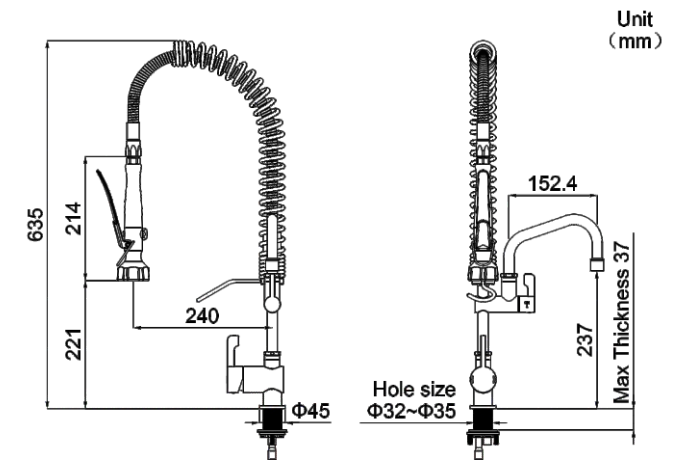

**Affordable Luxury Lite Mini Style Deck Mount**

Model No.: BQH106C

- **75%** Less Strain
- **3X** Rinsing Efficiency
- Single-handed Temperature Control
- Ideal Choice for Open Kitchens

**Hose**

- Heat-resistant up to 95 °C
- Dual 360° swivel head
- Tensile strength up to 155 kgs

WhatsApp

Wechat

Attributes	Details
Model No.	BQH106C
Style	Affordable Luxury Lite
Body Mount	Single Hole Deck Mount
Hole Size	Φ32-35 mm
Height	635 mm
Body Material	304 Stainless Steel
Valve Core	Single-lever Thermostatic Mixing Ceramic (Wanhai)
Spray Valve	Available in Stainless Steel Dual-function or Single-function Options
Hose	Stainless Steel 360° Rotating (625 mm )
Overhead Spring	SUS304 with Black Plating
Temperature Control	Single-handle Dual-control Hot and Cold Adjustment
Add-on Swing Nozzle	304 Stainless Steel, 6" = 152.4 mm
Neoperl Aerator Water Flow	Available in 2.11 GPM(8 LPM) or 3.96 GPM(15 LPM) Options
Temperature Max	95°C(203°F)
Pressure Max	2.5 Mpa (25 Bar)
Life Span	200,000+ Cycles