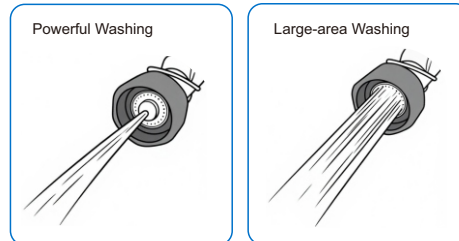

**Affordable Luxury Lite Mini Style Deck Mount**

Model No.: BQH106C

- **75%** Less Strain
- **3X** Rinsing Efficiency
- Single-handed Temperature Control
- Ideal Choice for Open Kitchens

**Hose**

- Heat-resistant up to 95 °C
- Dual 360° swivel head
- Tensile strength up to 155 kgs

**Stainless Steel Spray Valve**

**Patented Dual-function Model**

- Rotary switch (powerful and large-area washing)
- Reduces at least 75% muscle strain

**Single-function Model**

- Single powerful washing
- Reduces at least 75% muscle strain

WhatsApp

Wechat

Attributes	Details
Model No.	BQH106C
Style	Affordable Luxury Lite
Body Mount	Single Hole Deck Mount
Hole Size	Φ32-35 mm
Height	635 mm
Body Material	304 Stainless Steel
Valve Core	Single-lever Thermostatic Mixing Ceramic (Wanhai)
Spray Valve	Available in Stainless Steel Dual-function or Single-function Options
Hose	Stainless Steel 360° Rotating (625 mm )
Overhead Spring	SUS304 with Black Plating
Temperature Control	Single-handle Dual-control Hot and Cold Adjustment
Add-on Swing Nozzle	304 Stainless Steel, 6" = 152.4 mm
Neoperl Aerator Water Flow	Available in 2.11 GPM(8 LPM) or 3.96 GPM(15 LPM) Options
Temperature Max	95°C(203°F)
Pressure Max	2.5 Mpa (25 Bar)
Life Span	200,000+ Cycles