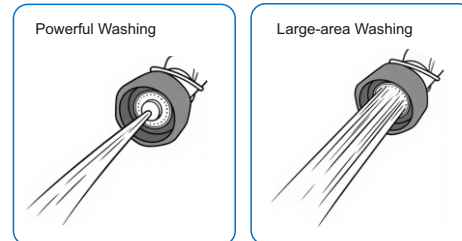

**Affordable Luxury Lite Standard Style Deck Mount**

Model No.: BQH100

- **75%** Less Strain
- **3X** Rinsing Efficiency
- Single-handed Temperature Control
- Ideal Choice for Open Kitchens

**Hose**

- Heat-resistant up to 95 °C
- Dual 360° swivel head
- Tensile strength up to 155 kgs

**Stainless Steel Spray Valve**

**Patented Dual-function Model**

- Rotary switch (powerful and large-area washing)
- Reduces at least 75% muscle strain

**Single-function Model**

- Single powerful washing
- Reduces at least 75% muscle strain

WhatsApp

Wechat

Attributes	Details
Model No.	BQH100
Style	Affordable Luxury Lite
Body Mount	Single Hole Deck Mount
Hole Size	Φ32~35 mm
Height	1135 mm
Body Material	304 Stainless Steel
Valve Core	Single-lever Thermostatic Mixing Ceramic (Wanhai)
Spray Valve	Available in Stainless Steel Dual-function or Single-function Options
Hose	Stainless Steel 360° Rotating (1000 mm )
Overhead Spring	SUS304 with Black Plating
Temperature Control	Single-handle Dual-control Hot and Cold Adjustment
Neoperl Aerator Water Flow	Available in 2.11 GPM(8 LPM) or 3.96 GPM(15 LPM) Options
Wall Bracket	Adjustable Range 300 mm
Temperature Max	95°C(203°F)
Pressure Max	2.5 Mpa (25 Bar)
Life Span	200,000+ Cycles