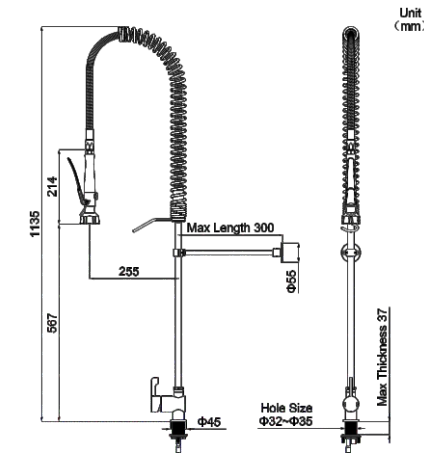

**Affordable Luxury Lite Standard Style Deck Mount**

Model No.: BQH100

- **75%** Less Strain
- **3X** Rinsing Efficiency
- Single-handed Temperature Control
- Ideal Choice for Open Kitchens

**Hose**

- Heat-resistant up to 95 °C
- Dual 360° swivel head
- Tensile strength up to 155 kgs

WhatsApp

Wechat

Attributes	Details
Model No.	BQH100
Style	Affordable Luxury Lite
Body Mount	Single Hole Deck Mount
Hole Size	Φ32~35 mm
Height	1135 mm
Body Material	304 Stainless Steel
Valve Core	Single-lever Thermostatic Mixing Ceramic (Wanhai)
Spray Valve	Available in Stainless Steel Dual-function or Single-function Options
Hose	Stainless Steel 360° Rotating (1000 mm )
Overhead Spring	SUS304 with Black Plating
Temperature Control	Single-handle Dual-control Hot and Cold Adjustment
Neoperl Aerator Water Flow	Available in 2.11 GPM(8 LPM) or 3.96 GPM(15 LPM) Options
Wall Bracket	Adjustable Range 300 mm
Temperature Max	95°C(203°F)
Pressure Max	2.5 Mpa (25 Bar)
Life Span	200,000+ Cycles