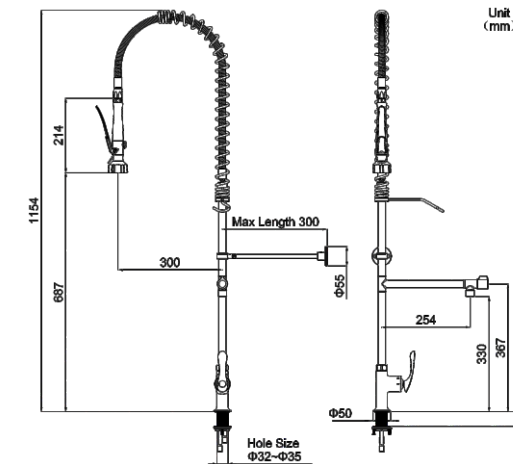

Affordable Luxury Standard Style Deck Mount

Model No.: BH110

- **75%** Less Strain
- Single-handed Temperature Control
- **3X** Rinsing Efficiency
- Ideal Choice for Open Kitchens

Hose

- Heat-resistant up to 95 °C
- Dual 360° swivel head and universal joint
- Tensile strength up to 155 kgs

Wechat

Attributes	Details
Model No.	BH110
Style	Affordable Luxury Streamlined
Body Mount	Single Hole Deck Mount
Hole Size	Φ32-35 mm
Height	1154 mm
Body Material	304 Stainless Steel
Valve Core	Single-lever Thermostatic Mixing Ceramic (Sedal)
Spray Valve	Available in Stainless Steel Dual-function or Single-function Options
Hose	Stainless Steel 360° Rotating and Universal Ball Joint (925 mm)
Overhead Spring	SUS201 with Black Plating
Temperature Control	Single-handle Dual-control Hot and Cold Adjustment
Add-on Swing Nozzle	304 Stainless Steel, 10" = 254 mm
Neoperl Aerator Water Flow	Available in 2.11 GPM(8 LPM) or 3.96 GPM(15 LPM) Options
Wall Bracket	Adjustable Range 300 mm
Temperature Max	95°C(203°F)
Pressure Max	2.5 Mpa (25 Bar)
Life Span	200,000+ Cycles