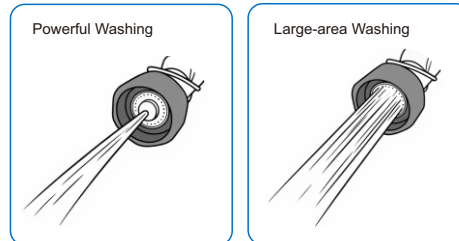

Affordable Luxury Standard Style Deck Mount

Model No.: BH110

- **75%** Less Strain
- Single-handed Temperature Control
- **3X** Rinsing Efficiency
- Ideal Choice for Open Kitchens

Hose

- Heat-resistant up to 95 °C
- Dual 360° swivel head and universal joint
- Tensile strength up to 155 kgs

Stainless Steel Spray Valve

Patented Dual-function Model

- Rotary switch (powerful and large-area washing)
- Reduces at least 75% muscle strain

Single-function Model

- Single powerful washing
- Reduces at least 75% muscle strain

Sedal Brand Single-lever Thermostatic Mixing Ceramic

- Tested for over 200,000 switch cycles (under high-temperature and high-pressure)
- 2X lifespan compared to the national standard

Website

YouTube

WhatsApp

Wechat

Attributes	Details
Model No.	BH110
Style	Affordable Luxury Streamlined
Body Mount	Single Hole Deck Mount
Hole Size	Φ32-35 mm
Height	1154 mm
Body Material	304 Stainless Steel
Valve Core	Single-lever Thermostatic Mixing Ceramic (Sedal)
Spray Valve	Available in Stainless Steel Dual-function or Single-function Options
Hose	Stainless Steel 360° Rotating and Universal Ball Joint (925 mm)
Overhead Spring	SUS201 with Black Plating
Temperature Control	Single-handle Dual-control Hot and Cold Adjustment
Add-on Swing Nozzle	304 Stainless Steel, 10" = 254 mm
Neoperl Aerator Water Flow	Available in 2.11 GPM(8 LPM) or 3.96 GPM(15 LPM) Options
Wall Bracket	Adjustable Range 300 mm
Temperature Max	95°C(203°F)
Pressure Max	2.5 Mpa (25 Bar)
Life Span	200,000+ Cycles