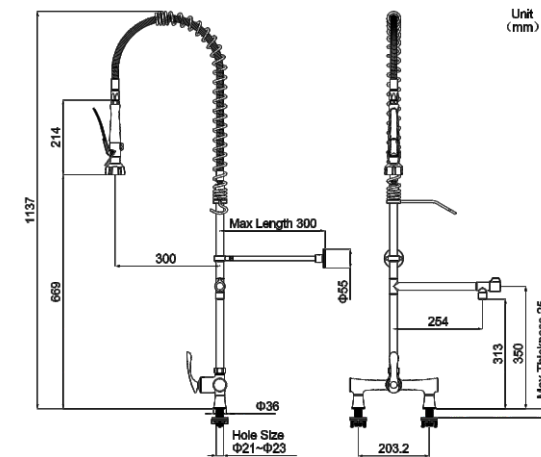

**Affordable Luxury Standard Style Deck Mount**

Model No.: BD110

- **75%** Less Strain
- Single-handed Temperature Control
- **3X** Rinsing Efficiency
- Ideal Choice for Open Kitchens

**Hose**

- Heat-resistant up to 95 °C
- Dual 360° swivel head and universal joint
- Tensile strength up to 155 kgs

WhatsApp

Wechat

Attributes	Details
Model No.	BD110
Style	Affordable Luxury Streamlined
Body Mount	Dual Holes Deck Mount
Hole Size	Φ21-23 mm, Hole-to-hole Dimension 8"(203.2 mm)
Height	1137 mm
Body Material	304 Stainless Steel
Valve Core	Single-lever Thermostatic Mixing Ceramic (Sedal)
Spray Valve	Available in Stainless Steel Dual-function or Single-function Options
Hose	Stainless Steel 360° Rotating and Universal Ball Joint (925 mm )
Overhead Spring	SUS201 with Black Plating
Temperature Control	Single-handle Dual-control Hot and Cold Adjustment
Add-on Swing Nozzle	304 Stainless Steel, 10" = 254 mm
Neoperl Aerator Water Flow	Available in 2.11 GPM(8 LPM) or 3.96 GPM(15 LPM) Options
Wall Bracket	Adjustable Range 300 mm
Temperature Max	95°C(203°F)
Pressure Max	2.5 Mpa (25 Bar)
Life Span	200,000+ Cycles