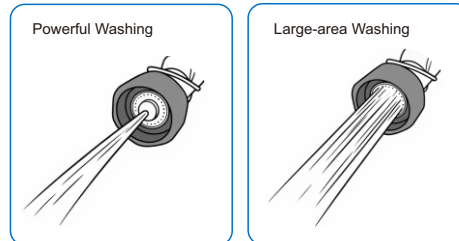

**Affordable Luxury Standard Style Deck Mount**

Model No.: BD110

- **75%** Less Strain
- Single-handed Temperature Control
- **3X** Rinsing Efficiency
- Ideal Choice for Open Kitchens

**Hose**

- Heat-resistant up to 95 °C
- Dual 360° swivel head and universal joint
- Tensile strength up to 155 kgs

**Stainless Steel Spray Valve**

**Patented Dual-function Model**

- Rotary switch (powerful and large-area washing)
- Reduces at least 75% muscle strain

**Single-function Model**

- Single powerful washing
- Reduces at least 75% muscle strain

**Sedal Brand Single-lever Thermostatic Mixing Ceramic**

- Tested for over 200,000 switch cycles (under high-temperature and high-pressure)
- 2X lifespan compared to the national standard

Website

YouTube

WhatsApp

Wechat

Attributes	Details
Model No.	BD110
Style	Affordable Luxury Streamlined
Body Mount	Dual Holes Deck Mount
Hole Size	Φ21-23 mm, Hole-to-hole Dimension 8"(203.2 mm)
Height	1137 mm
Body Material	304 Stainless Steel
Valve Core	Single-lever Thermostatic Mixing Ceramic (Sedal)
Spray Valve	Available in Stainless Steel Dual-function or Single-function Options
Hose	Stainless Steel 360° Rotating and Universal Ball Joint (925 mm )
Overhead Spring	SUS201 with Black Plating
Temperature Control	Single-handle Dual-control Hot and Cold Adjustment
Add-on Swing Nozzle	304 Stainless Steel, 10" = 254 mm
Neoperl Aerator Water Flow	Available in 2.11 GPM(8 LPM) or 3.96 GPM(15 LPM) Options
Wall Bracket	Adjustable Range 300 mm
Temperature Max	95°C(203°F)
Pressure Max	2.5 Mpa (25 Bar)
Life Span	200,000+ Cycles