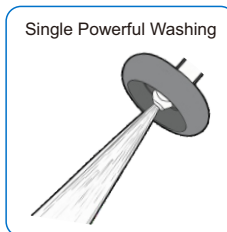

American Standard Style Wall Mount

Model No.: AW800

- **75%** Less Strain
- **3X** Rinsing Efficiency
- **50%** Faster Installation
- **5X** Longer Lifespan

Hose

- Heat-resistant up to 95 °C
- Dual 360° swivel head and universal joint
- Tensile strength up to 155 kgs

Stainless Steel Spray Valve

Patented Dual-function Model

- Rotary switch (powerful and large-area washing)
- Reduces at least 75% muscle strain

Single-function Model

- Single powerful washing
- Reduces at least 75% muscle strain

Stainless Steel Rapid Screw Valve Core

- Tested for over 200,000 switch cycles (under high-temperature and high-pressure)

Website

YouTube

WhatsApp

Wechat

| Attributes | Details |
|----------------------------|---|
| Model No. | AW800 |
| Style | American Standard Style |
| Body Mount | Dual Holes Wall Mount |
| Hole Size | G1/2, Hole-to-hole Dimension 8"(203.2±10 mm) |
| Height | 958 mm |
| Body Material | 304 Stainless Steel |
| Valve Core | 304 Stainless Steel Rapid Screw |
| Spray Valve | Available in Stainless Steel Dual-function or Single-function Options |
| Hose | Stainless Steel 360° Rotating and Universal Ball Joint (925 mm) |
| Overhead Spring | 304 Stainless Steel |
| Temperature Control | Dual-handles Dual-control Hot and Cold Adjustment |
| Add-on Swing Nozzle | / |
| Neoperl Aerator Water Flow | Available in 2.11 GPM(8 LPM) or 3.96 GPM(15 LPM) Options |
| Wall Bracket | Adjustable Range 300 mm |
| Temperature Max | 95°C(203°F) |
| Pressure Max | 2.5 Mpa (25 Bar) |
| Life Span | 200,000+ Cycles |