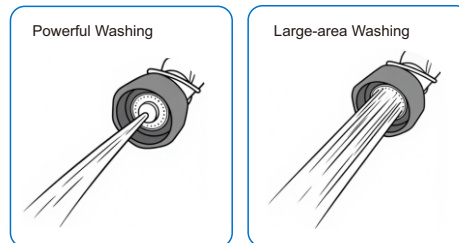

American Standard Style Wall Mount

Model No.: AW800

- **75%** Less Strain
- **3X** Rinsing Efficiency
- **50%** Faster Installation
- **5X** Longer Lifespan

Hose

- Heat-resistant up to 95 °C
- Dual 360° swivel head and universal joint
- Tensile strength up to 155 kgs

Stainless Steel Spray Valve

Patented Dual-function Model

- Rotary switch (powerful and large-area washing)
- Reduces at least 75% muscle strain

Single-function Model

- Single powerful washing
- Reduces at least 75% muscle strain

Stainless Steel Rapid Screw Valve Core

- Tested for over 200,000 switch cycles (under high-temperature and high-pressure)

Website

YouTube

WhatsApp

Wechat

| Attributes | Details |
|----------------------------|---|
| Model No. | AW800 |
| Style | American Standard Style |
| Body Mount | Dual Holes Wall Mount |
| Hole Size | G1/2, Hole-to-hole Dimension 8"(203.2±10 mm) |
| Height | 958 mm |
| Body Material | 304 Stainless Steel |
| Valve Core | 304 Stainless Steel Rapid Screw |
| Spray Valve | Available in Stainless Steel Dual-function or Single-function Options |
| Hose | Stainless Steel 360° Rotating and Universal Ball Joint (925 mm) |
| Overhead Spring | 304 Stainless Steel |
| Temperature Control | Dual-handles Dual-control Hot and Cold Adjustment |
| Add-on Swing Nozzle | / |
| Neoperl Aerator Water Flow | Available in 2.11 GPM(8 LPM) or 3.96 GPM(15 LPM) Options |
| Wall Bracket | Adjustable Range 300 mm |
| Temperature Max | 95°C(203°F) |
| Pressure Max | 2.5 Mpa (25 Bar) |
| Life Span | 200,000+ Cycles |