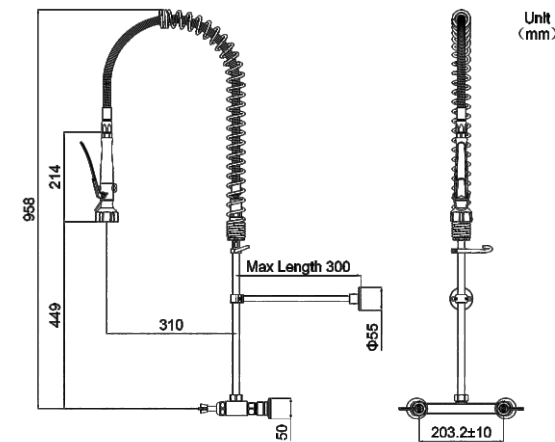

American Standard Style Wall Mount

Model No.: AW800

- **75%** Less Strain
- **3X** Rinsing Efficiency
- **50%** Faster Installation
- **5X** Longer Lifespan

Hose

- Heat-resistant up to 95 °C
- Dual 360° swivel head and universal joint
- Tensile strength up to 155 kgs

Stainless Steel Rapid Screw Valve Core

- Tested for over 200,000 switch cycles (under high-temperature and high-pressure)

Website

YouTube

WhatsApp

Wechat

| Attributes | Details |
|----------------------------|---|
| Model No. | AW800 |
| Style | American Standard Style |
| Body Mount | Dual Holes Wall Mount |
| Hole Size | G1/2, Hole-to-hole Dimension 8"(203.2±10 mm) |
| Height | 958 mm |
| Body Material | 304 Stainless Steel |
| Valve Core | 304 Stainless Steel Rapid Screw |
| Spray Valve | Available in Stainless Steel Dual-function or Single-function Options |
| Hose | Stainless Steel 360° Rotating and Universal Ball Joint (925 mm) |
| Overhead Spring | 304 Stainless Steel |
| Temperature Control | Dual-handles Dual-control Hot and Cold Adjustment |
| Add-on Swing Nozzle | / |
| Neoperl Aerator Water Flow | Available in 2.11 GPM(8 LPM) or 3.96 GPM(15 LPM) Options |
| Wall Bracket | Adjustable Range 300 mm |
| Temperature Max | 95°C(203°F) |
| Pressure Max | 2.5 Mpa (25 Bar) |
| Life Span | 200,000+ Cycles |