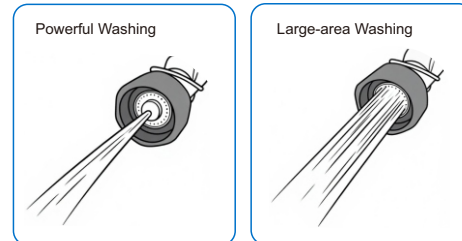

American Standard Style Deck Mount

Model No.: AS112

- **75%** Less Strain
- **3X** Rinsing Efficiency
- **50%** Faster Installation
- **5X** Longer Lifespan

Hose

- Heat-resistant up to 95 °C
- Dual 360° swivel head and universal joint
- Tensile strength up to 155 kgs

Stainless Steel Spray Valve

Patented Dual-function Model

- Rotary switch (powerful and large-area washing)
- Reduces at least 75% muscle strain

Single-function Model

- Single powerful washing
- Reduces at least 75% muscle strain

Stainless Steel Rapid Screw Valve Core

- Tested for over 200,000 switch cycles (under high-temperature and high-pressure)

Website

YouTube

WhatsApp

Wechat

Attributes	Details
Model No.	AS112
Style	American Standard Style
Body Mount	Single Hole Deck Mount
Hole Size	Φ21-23 mm
Height	1167 mm
Body Material	304 Stainless Steel
Valve Core	304 Stainless Steel Rapid Screw
Spray Valve	Available in Stainless Steel Dual-function or Single-function Options
Hose	Stainless Steel 360° Rotating and Universal Ball Joint (925 mm)
Overhead Spring	304 Stainless Steel
Temperature Control	Single-handle Single-control Cold Water Only
Add-on Swing Nozzle	304 Stainless Steel, 12" = 304.8 mm
Neoperl Aerator Water Flow	Available in 2.11 GPM(8 LPM) or 3.96 GPM(15 LPM) Options
Wall Bracket	Adjustable Range 300 mm
Temperature Max	95°C(203°F)
Pressure Max	2.5 Mpa (25 Bar)
Life Span	200,000+ Cycles