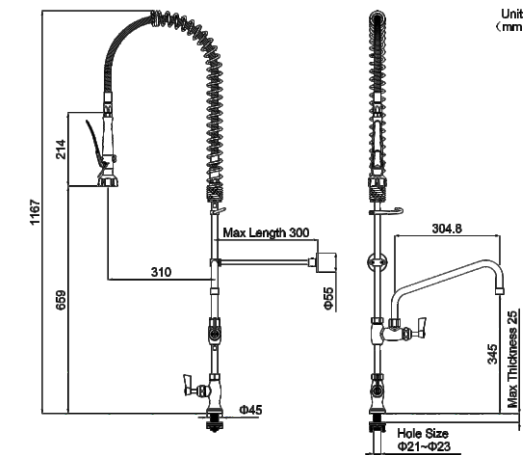

American Standard Style Deck Mount

Model No.: AS112

- **75%** Less Strain
- **3X** Rinsing Efficiency
- **50%** Faster Installation
- **5X** Longer Lifespan

Hose

- Heat-resistant up to 95 °C
- Dual 360° swivel head and universal joint
- Tensile strength up to 155 kgs

Stainless Steel Rapid Screw Valve Core

- Tested for over 200,000 switch cycles (under high-temperature and high-pressure)

Website

YouTube

WhatsApp

Wechat

Attributes	Details
Model No.	AS112
Style	American Standard Style
Body Mount	Single Hole Deck Mount
Hole Size	Φ21-23 mm
Height	1167 mm
Body Material	304 Stainless Steel
Valve Core	304 Stainless Steel Rapid Screw
Spray Valve	Available in Stainless Steel Dual-function or Single-function Options
Hose	Stainless Steel 360° Rotating and Universal Ball Joint (925 mm)
Overhead Spring	304 Stainless Steel
Temperature Control	Single-handle Single-control Cold Water Only
Add-on Swing Nozzle	304 Stainless Steel, 12" = 304.8 mm
Neoperl Aerator Water Flow	Available in 2.11 GPM(8 LPM) or 3.96 GPM(15 LPM) Options
Wall Bracket	Adjustable Range 300 mm
Temperature Max	95°C(203°F)
Pressure Max	2.5 Mpa (25 Bar)
Life Span	200,000+ Cycles