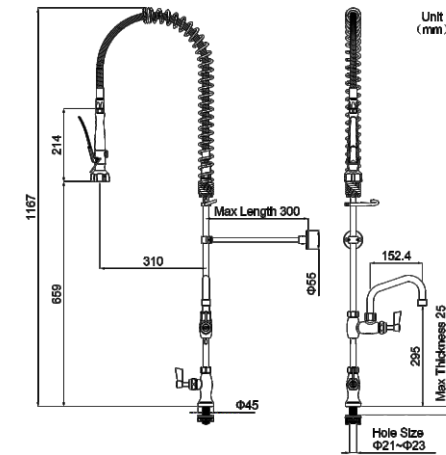

American Standard Style Deck Mount

Model No.: AS106

- **75%** Less Strain
- **3X** Rinsing Efficiency
- **50%** Faster Installation
- **5X** Longer Lifespan

Hose

- Heat-resistant up to 95 °C
- Dual 360° swivel head and universal joint
- Tensile strength up to 155 kgs

Stainless Steel Rapid Screw Valve Core

- Tested for over 200,000 switch cycles (under high-temperature and high-pressure)

Website

YouTube

WhatsApp

Wechat

Attributes	Details
Model No.	AS106
Style	American Standard Style
Body Mount	Single Hole Deck Mount
Hole Size	Φ21-23 mm
Height	1167 mm
Body Material	304 Stainless Steel
Valve Core	304 Stainless Steel Rapid Screw
Spray Valve	Available in Stainless Steel Dual-function or Single-function Options
Hose	Stainless Steel 360° Rotating and Universal Ball Joint (925 mm)
Overhead Spring	304 Stainless Steel
Temperature Control	Single-handle Single-control Cold Water Only
Add-on Swing Nozzle	304 Stainless Steel, 6" = 152.4 mm
Neoperl Aerator Water Flow	Available in 2.11 GPM(8 LPM) or 3.96 GPM(15 LPM) Options
Wall Bracket	Adjustable Range 300 mm
Temperature Max	95°C(203°F)
Pressure Max	2.5 Mpa (25 Bar)
Life Span	200,000+ Cycles