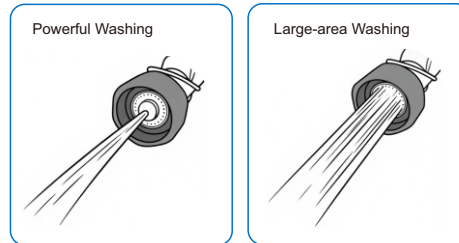

American Standard Style Deck Mount

Model No.: AS106

- **75%** Less Strain
- **3X** Rinsing Efficiency
- **50%** Faster Installation
- **5X** Longer Lifespan

Hose

- Heat-resistant up to 95 °C
- Dual 360° swivel head and universal joint
- Tensile strength up to 155 kgs

Stainless Steel Spray Valve

Patented Dual-function Model

- Rotary switch (powerful and large-area washing)
- Reduces at least 75% muscle strain

Single-function Model

- Single powerful washing
- Reduces at least 75% muscle strain

Stainless Steel Rapid Screw Valve Core

- Tested for over 200,000 switch cycles (under high-temperature and high-pressure)

Website

YouTube

WhatsApp

Wechat

Attributes	Details
Model No.	AS106
Style	American Standard Style
Body Mount	Single Hole Deck Mount
Hole Size	Φ21-23 mm
Height	1167 mm
Body Material	304 Stainless Steel
Valve Core	304 Stainless Steel Rapid Screw
Spray Valve	Available in Stainless Steel Dual-function or Single-function Options
Hose	Stainless Steel 360° Rotating and Universal Ball Joint (925 mm)
Overhead Spring	304 Stainless Steel
Temperature Control	Single-handle Single-control Cold Water Only
Add-on Swing Nozzle	304 Stainless Steel, 6" = 152.4 mm
Neoperl Aerator Water Flow	Available in 2.11 GPM(8 LPM) or 3.96 GPM(15 LPM) Options
Wall Bracket	Adjustable Range 300 mm
Temperature Max	95°C(203°F)
Pressure Max	2.5 Mpa (25 Bar)
Life Span	200,000+ Cycles