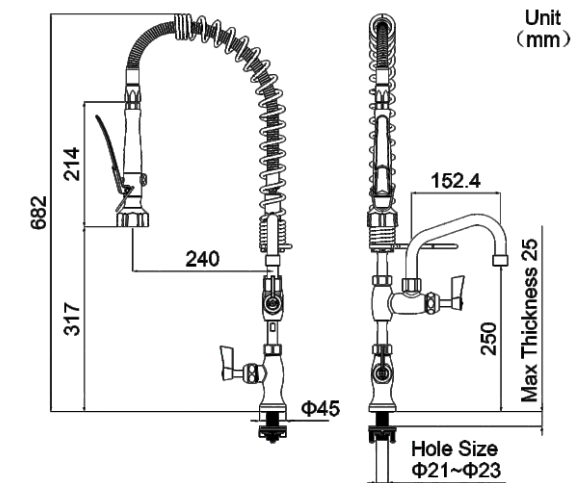

American Mini Style Deck Mount

Model No.: AS106C

- **75%** Less Strain
- **3X** Rinsing Efficiency
- **50%** Faster Installation
- **5X** Longer Lifespan

Hose

- Heat-resistant up to 95 °C
- Dual 360° swivel head and universal joint
- Tensile strength up to 155 kgs

Stainless Steel Rapid Screw Valve Core

- Tested for over 200,000 switch cycles (under high-temperature and high-pressure)

Website

YouTube

WhatsApp

Wechat

Attributes	Details
Model No.	AS106C
Style	American Mini Style
Body Mount	Single Hole Deck Mount
Hole Size	Φ21-23 mm
Height	682 mm
Body Material	304 Stainless Steel
Valve Core	304 Stainless Steel Rapid Screw
Spray Valve	Available in Stainless Steel Dual-function or Single-function Options
Hose	Stainless Steel 360° Rotating and Universal Ball Joint (925 mm)
Overhead Spring	304 Stainless Steel
Temperature Control	Single-handle Single-control Cold Water Only
Add-on Swing Nozzle	304 Stainless Steel, 6" = 152.4 mm
Neoperl Aerator Water Flow	Available in 2.11 GPM(8 LPM) or 3.96 GPM(15 LPM) Options
Wall Bracket	/
Temperature Max	95°C(203°F)
Pressure Max	2.5 Mpa (25 Bar)
Life Span	200,000+ Cycles