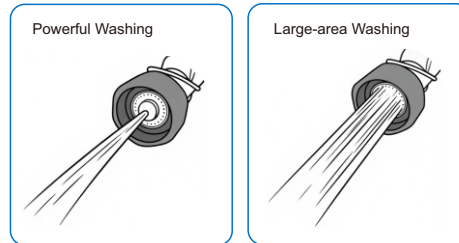

American Mini Style Deck Mount

Model No.: AS106C

- **75%** Less Strain
- **3X** Rinsing Efficiency
- **50%** Faster Installation
- **5X** Longer Lifespan

Hose

- Heat-resistant up to 95 °C
- Dual 360° swivel head and universal joint
- Tensile strength up to 155 kgs

Stainless Steel Spray Valve

Patented Dual-function Model

- Rotary switch (powerful and large-area washing)
- Reduces at least 75% muscle strain

Single-function Model

- Single powerful washing
- Reduces at least 75% muscle strain

Stainless Steel Rapid Screw Valve Core

- Tested for over 200,000 switch cycles (under high-temperature and high-pressure)

Website

YouTube

WhatsApp

Wechat

Attributes	Details
Model No.	AS106C
Style	American Mini Style
Body Mount	Single Hole Deck Mount
Hole Size	Φ21-23 mm
Height	682 mm
Body Material	304 Stainless Steel
Valve Core	304 Stainless Steel Rapid Screw
Spray Valve	Available in Stainless Steel Dual-function or Single-function Options
Hose	Stainless Steel 360° Rotating and Universal Ball Joint (925 mm)
Overhead Spring	304 Stainless Steel
Temperature Control	Single-handle Single-control Cold Water Only
Add-on Swing Nozzle	304 Stainless Steel, 6" = 152.4 mm
Neoperl Aerator Water Flow	Available in 2.11 GPM(8 LPM) or 3.96 GPM(15 LPM) Options
Wall Bracket	/
Temperature Max	95°C(203°F)
Pressure Max	2.5 Mpa (25 Bar)
Life Span	200,000+ Cycles