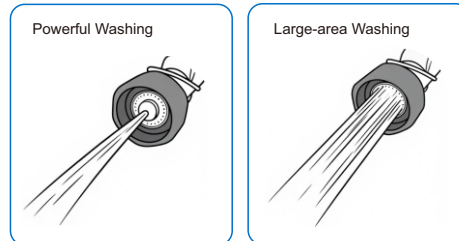

American Standard Style Deck Mount

Model No.: AD106

- **75%** Less Strain
- **3X** Rinsing Efficiency
- **50%** Faster Installation
- **5X** Longer Lifespan

Hose

- Heat-resistant up to 95 °C
- Dual 360° swivel head and universal joint
- Tensile strength up to 155 kgs

Stainless Steel Spray Valve

Patented Dual-function Model

- Rotary switch (powerful and large-area washing)
- Reduces at least 75% muscle strain

Single-function Model

- Single powerful washing
- Reduces at least 75% muscle strain

Stainless Steel Rapid Screw Valve Core

- Tested for over 200,000 switch cycles (under high-temperature and high-pressure)

Website

YouTube

WhatsApp

Wechat

Attributes	Details
Model No.	AD106
Style	American Standard Style
Body Mount	Dual Holes Deck Mount
Hole Size	Φ21-23 mm, Hole-to-hole Dimension 4"(101.6 mm)-8"(203.2 mm)
Height	1168 mm
Body Material	304 Stainless Steel
Valve Core	304 Stainless Steel Rapid Screw
Spray Valve	Available in Stainless Steel Dual-function or Single-function Options
Hose	Stainless Steel 360° Rotating and Universal Ball Joint (925 mm)
Overhead Spring	304 Stainless Steel
Temperature Control	Dual-handles Dual-control Hot and Cold Adjustment
Add-on Swing Nozzle	304 Stainless Steel, 6" = 152.4 mm
Neoperl Aerator Water Flow	Available in 2.11 GPM(8 LPM) or 3.96 GPM(15 LPM) Options
Wall Bracket	Adjustable Range 300 mm
Temperature Max	95°C(203°F)
Pressure Max	2.5 Mpa (25 Bar)
Life Span	200,000+ Cycles