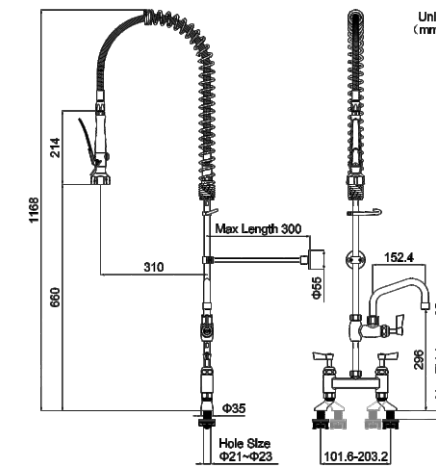

American Standard Style Deck Mount

Model No.: AD106

- **75%** Less Strain
- **3X** Rinsing Efficiency
- **50%** Faster Installation
- **5X** Longer Lifespan

Hose

- Heat-resistant up to 95 °C
- Dual 360° swivel head and universal joint
- Tensile strength up to 155 kgs

Stainless Steel Rapid Screw Valve Core

- Tested for over 200,000 switch cycles (under high-temperature and high-pressure)

Website

YouTube

WhatsApp

Wechat

Attributes	Details
Model No.	AD106
Style	American Standard Style
Body Mount	Dual Holes Deck Mount
Hole Size	Φ21-23 mm, Hole-to-hole Dimension 4"(101.6 mm)-8"(203.2 mm)
Height	1168 mm
Body Material	304 Stainless Steel
Valve Core	304 Stainless Steel Rapid Screw
Spray Valve	Available in Stainless Steel Dual-function or Single-function Options
Hose	Stainless Steel 360° Rotating and Universal Ball Joint (925 mm)
Overhead Spring	304 Stainless Steel
Temperature Control	Dual-handles Dual-control Hot and Cold Adjustment
Add-on Swing Nozzle	304 Stainless Steel, 6" = 152.4 mm
Neoperl Aerator Water Flow	Available in 2.11 GPM(8 LPM) or 3.96 GPM(15 LPM) Options
Wall Bracket	Adjustable Range 300 mm
Temperature Max	95°C(203°F)
Pressure Max	2.5 Mpa (25 Bar)
Life Span	200,000+ Cycles