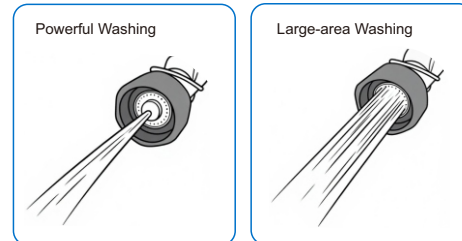

American Standard Style Deck Mount

Model No.: AA112

- **75%** Less Strain
- **3X** Rinsing Efficiency
- **50%** Faster Installation
- **5X** Longer Lifespan

Hose

- Heat-resistant up to 95 °C
- Dual 360° swivel head and universal joint
- Tensile strength up to 155 kgs

Stainless Steel Spray Valve

Patented Dual-function Model

- Rotary switch (powerful and large-area washing)
- Reduces at least 75% muscle strain

Single-function Model

- Single powerful washing
- Reduces at least 75% muscle strain

Stainless Steel Rapid Screw Valve Core

- Tested for over 200,000 switch cycles (under high-temperature and high-pressure)

Website

YouTube

WhatsApp

Wechat

Attributes	Details
Model No.	AA112
Style	American Standard Style
Body Mount	Single Hole Deck Mount
Hole Size	$\Phi 32-35$ mm
Height	1157 mm
Body Material	304 Stainless Steel
Valve Core	304 Stainless Steel Rapid Screw
Spray Valve	Available in Stainless Steel Dual-function or Single-function Options
Hose	Stainless Steel 360° Rotating and Universal Ball Joint (925 mm)
Overhead Spring	304 Stainless Steel
Temperature Control	Dual-handles Dual-control Hot and Cold Adjustment
Add-on Swing Nozzle	304 Stainless Steel, 12" = 304.8 mm
Neoperl Aerator Water Flow	Available in 2.11 GPM(8 LPM) or 3.96 GPM(15 LPM) Options
Wall Bracket	Adjustable Range 300 mm
Temperature Max	95°C(203°F)
Pressure Max	2.5 Mpa (25 Bar)
Life Span	200,000+ Cycles