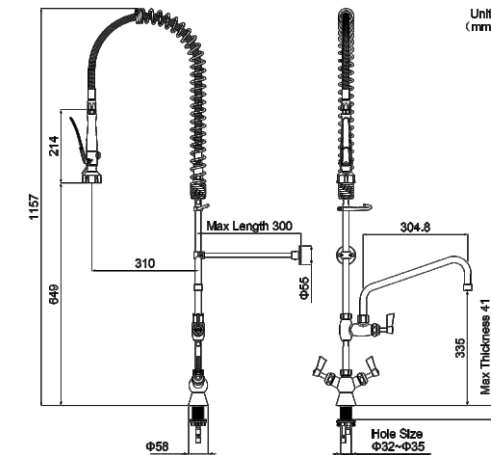

American Standard Style Deck Mount

Model No.: AA112

- **75%** Less Strain
- **3X** Rinsing Efficiency
- **50%** Faster Installation
- **5X** Longer Lifespan

Hose

- Heat-resistant up to 95 °C
- Dual 360° swivel head and universal joint
- Tensile strength up to 155 kgs

Stainless Steel Rapid Screw Valve Core

- Tested for over 200,000 switch cycles (under high-temperature and high-pressure)

Website

YouTube

WhatsApp

Wechat

Attributes	Details
Model No.	AA112
Style	American Standard Style
Body Mount	Single Hole Deck Mount
Hole Size	$\Phi 32-35$ mm
Height	1157 mm
Body Material	304 Stainless Steel
Valve Core	304 Stainless Steel Rapid Screw
Spray Valve	Available in Stainless Steel Dual-function or Single-function Options
Hose	Stainless Steel 360° Rotating and Universal Ball Joint (925 mm)
Overhead Spring	304 Stainless Steel
Temperature Control	Dual-handles Dual-control Hot and Cold Adjustment
Add-on Swing Nozzle	304 Stainless Steel, 12" = 304.8 mm
Neoperl Aerator Water Flow	Available in 2.11 GPM(8 LPM) or 3.96 GPM(15 LPM) Options
Wall Bracket	Adjustable Range 300 mm
Temperature Max	95°C(203°F)
Pressure Max	2.5 Mpa (25 Bar)
Life Span	200,000+ Cycles