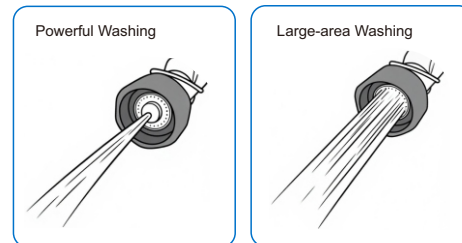

American Standard Style Deck Mount

Model No.: AA106

- **75%** Less Strain
- **3X** Rinsing Efficiency
- **50%** Faster Installation
- **5X** Longer Lifespan

Hose

- Heat-resistant up to 95 °C
- Dual 360° swivel head and universal joint
- Tensile strength up to 155 kgs

Stainless Steel Spray Valve

Patented Dual-function Model

- Rotary switch (powerful and large-area washing)
- Reduces at least 75% muscle strain

Single-function Model

- Single powerful washing
- Reduces at least 75% muscle strain

Stainless Steel Rapid Screw Valve Core

- Tested for over 200,000 switch cycles (under high-temperature and high-pressure)

Website

YouTube

WhatsApp

Wechat

Attributes	Details
Model No.	AA106
Style	American Standard Style
Body Mount	Single Hole Deck Mount
Hole Size	Φ32-35 mm
Height	1157 mm
Body Material	304 Stainless Steel
Valve Core	304 Stainless Steel Rapid Screw
Spray Valve	Available in Stainless Steel Dual-function or Single-function Options
Hose	Stainless Steel 360° Rotating and Universal Ball Joint (925 mm)
Overhead Spring	304 Stainless Steel
Temperature Control	Dual-handles Dual-control Hot and Cold Adjustment
Add-on Swing Nozzle	304 Stainless Steel, 6" = 152.4 mm
Neoperl Aerator Water Flow	Available in 2.11 GPM(8 LPM) or 3.96 GPM(15 LPM) Options
Wall Bracket	Adjustable Range 300 mm
Temperature Max	95°C(203°F)
Pressure Max	2.5 Mpa (25 Bar)
Life Span	200,000+ Cycles