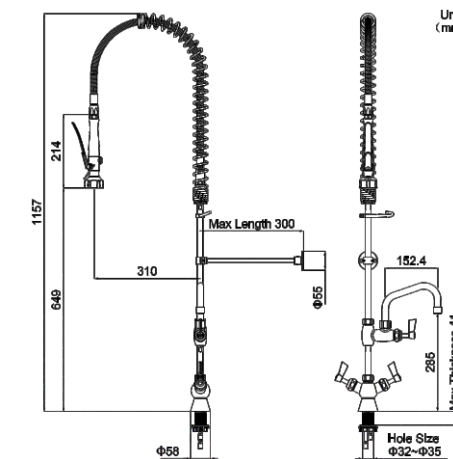

American Standard Style Deck Mount

Model No.: AA106

- **75%** Less Strain
- **3X** Rinsing Efficiency
- **50%** Faster Installation
- **5X** Longer Lifespan

Hose

- Heat-resistant up to 95 °C
- Dual 360° swivel head and universal joint
- Tensile strength up to 155 kgs

Stainless Steel Rapid Screw Valve Core

- Tested for over 200,000 switch cycles (under high-temperature and high-pressure)

Website

YouTube

WhatsApp

Wechat

Attributes	Details
Model No.	AA106
Style	American Standard Style
Body Mount	Single Hole Deck Mount
Hole Size	Φ32-35 mm
Height	1157 mm
Body Material	304 Stainless Steel
Valve Core	304 Stainless Steel Rapid Screw
Spray Valve	Available in Stainless Steel Dual-function or Single-function Options
Hose	Stainless Steel 360° Rotating and Universal Ball Joint (925 mm)
Overhead Spring	304 Stainless Steel
Temperature Control	Dual-handles Dual-control Hot and Cold Adjustment
Add-on Swing Nozzle	304 Stainless Steel, 6" = 152.4 mm
Neoperl Aerator Water Flow	Available in 2.11 GPM(8 LPM) or 3.96 GPM(15 LPM) Options
Wall Bracket	Adjustable Range 300 mm
Temperature Max	95°C(203°F)
Pressure Max	2.5 Mpa (25 Bar)
Life Span	200,000+ Cycles