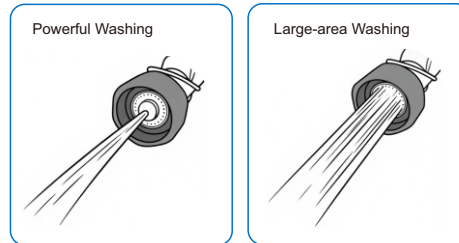

**American Mini Style Deck Mount**

Model No.: AA106C

- **75%** Less Strain
- **3X** Rinsing Efficiency
- **50%** Faster Installation
- **5X** Longer Lifespan

**Hose**

- Heat-resistant up to 95 °C
- Dual 360° swivel head and universal joint
- Tensile strength up to 155 kgs

**Stainless Steel Spray Valve**

**Patented Dual-function Model**

- Rotary switch (powerful and large-area washing)
- Reduces at least 75% muscle strain

**Single-function Model**

- Single powerful washing
- Reduces at least 75% muscle strain

**Stainless Steel Rapid Screw Valve Core**

- Tested for over 200,000 switch cycles (under high-temperature and high-pressure)

Website

YouTube

WhatsApp

Wechat

Attributes	Details
Model No.	AA106C
Style	American Mini Style
Body Mount	Single Hole Deck Mount
Hole Size	Φ32-35 mm
Height	672 mm
Body Material	304 Stainless Steel
Valve Core	304 Stainless Steel Rapid Screw
Spray Valve	Available in Stainless Steel Dual-function or Single-function Options
Hose	Stainless Steel 360° Rotating and Universal Ball Joint (925 mm )
Overhead Spring	304 Stainless Steel
Temperature Control	Dual-handles Dual-control Hot and Cold Adjustment
Add-on Swing Nozzle	304 Stainless Steel, 6" = 152.4 mm
Neoperl Aerator Water Flow	Available in 2.11 GPM(8 LPM) or 3.96 GPM(15 LPM) Options
Wall Bracket	/
Temperature Max	95°C(203°F)
Pressure Max	2.5 Mpa (25 Bar)
Life Span	200,000+ Cycles