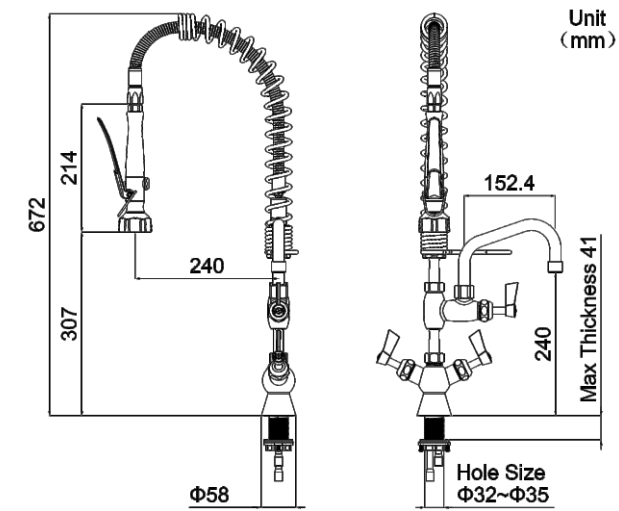

**American Mini Style Deck Mount**

Model No.: AA106C

- **75%** Less Strain
- **3X** Rinsing Efficiency
- **50%** Faster Installation
- **5X** Longer Lifespan

**Hose**

- Heat-resistant up to 95 °C
- Dual 360° swivel head and universal joint
- Tensile strength up to 155 kgs

**Stainless Steel Rapid Screw Valve Core**

- Tested for over 200,000 switch cycles (under high-temperature and high-pressure)

Website

YouTube

WhatsApp

Wechat

Attributes	Details
Model No.	AA106C
Style	American Mini Style
Body Mount	Single Hole Deck Mount
Hole Size	Φ32-35 mm
Height	672 mm
Body Material	304 Stainless Steel
Valve Core	304 Stainless Steel Rapid Screw
Spray Valve	Available in Stainless Steel Dual-function or Single-function Options
Hose	Stainless Steel 360° Rotating and Universal Ball Joint (925 mm )
Overhead Spring	304 Stainless Steel
Temperature Control	Dual-handles Dual-control Hot and Cold Adjustment
Add-on Swing Nozzle	304 Stainless Steel, 6" = 152.4 mm
Neoperl Aerator Water Flow	Available in 2.11 GPM(8 LPM) or 3.96 GPM(15 LPM) Options
Wall Bracket	/
Temperature Max	95°C(203°F)
Pressure Max	2.5 Mpa (25 Bar)
Life Span	200,000+ Cycles