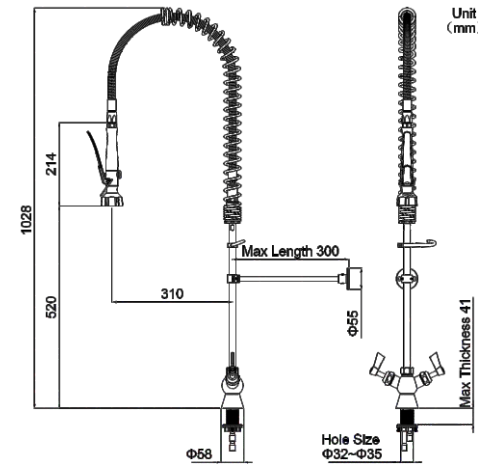

**American Standard Style Deck Mount**

Model No.: AA100

- **75%** Less Strain
- **3X** Rinsing Efficiency
- **50%** Faster Installation
- **5X** Longer Lifespan

**Hose**

- Heat-resistant up to 95 °C
- Dual 360° swivel head and universal joint
- Tensile strength up to 155 kgs

**Stainless Steel Spray Valve**

**Patented Dual-function Model**

- Rotary switch (powerful and large-area washing)
- Reduces at least 75% muscle strain

**Single-function Model**

- Single powerful washing
- Reduces at least 75% muscle strain

**Stainless Steel Rapid Screw Valve Core**

- Tested for over 200,000 switch cycles (under high-temperature and high-pressure)

Attributes	Details
Model No.	AA100
Style	American Standard Style
Body Mount	Single Hole Deck Mount
Hole Size	Φ32-35 mm
Height	1028 mm
Body Material	304 Stainless Steel
Valve Core	304 Stainless Steel Rapid Screw
Spray Valve	Available in Stainless Steel Dual-function or Single-function Options
Hose	Stainless Steel 360° Rotating and Universal Ball Joint (925 mm )
Overhead Spring	304 Stainless Steel
Temperature Control	Dual-handles Dual-control Hot and Cold Adjustment
Add-on Swing Nozzle	/
Neoperl Aerator Water Flow	Available in 2.11 GPM(8 LPM) or 3.96 GPM(15 LPM) Options
Wall Bracket	Adjustable Range 300 mm
Temperature Max	95°C(203°F)
Pressure Max	2.5 Mpa (25 Bar)
Life Span	200,000+ Cycles