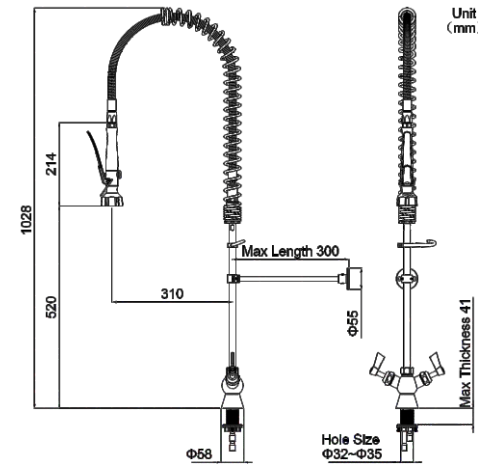

Website

YouTube

WhatsApp

Wechat