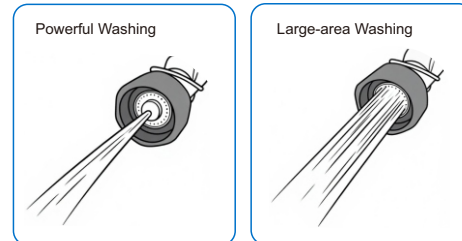

**American Standard Style Deck Mount**

Model No.: AA100

- **75%** Less Strain
- **3X** Rinsing Efficiency
- **50%** Faster Installation
- **5X** Longer Lifespan

**Hose**

- Heat-resistant up to 95 °C
- Dual 360° swivel head and universal joint
- Tensile strength up to 155 kgs

**Stainless Steel Spray Valve**

**Patented Dual-function Model**

- Rotary switch (powerful and large-area washing)
- Reduces at least 75% muscle strain

**Single-function Model**

- Single powerful washing
- Reduces at least 75% muscle strain

**Stainless Steel Rapid Screw Valve Core**

- Tested for over 200,000 switch cycles (under high-temperature and high-pressure)

Attributes	Details
Model No.	AA100
Style	American Standard Style
Body Mount	Single Hole Deck Mount
Hole Size	Φ32-35 mm
Height	1028 mm
Body Material	304 Stainless Steel
Valve Core	304 Stainless Steel Rapid Screw
Spray Valve	Available in Stainless Steel Dual-function or Single-function Options
Hose	Stainless Steel 360° Rotating and Universal Ball Joint (925 mm )
Overhead Spring	304 Stainless Steel
Temperature Control	Dual-handles Dual-control Hot and Cold Adjustment
Add-on Swing Nozzle	/
Neoperl Aerator Water Flow	Available in 2.11 GPM(8 LPM) or 3.96 GPM(15 LPM) Options
Wall Bracket	Adjustable Range 300 mm
Temperature Max	95°C(203°F)
Pressure Max	2.5 Mpa (25 Bar)
Life Span	200,000+ Cycles